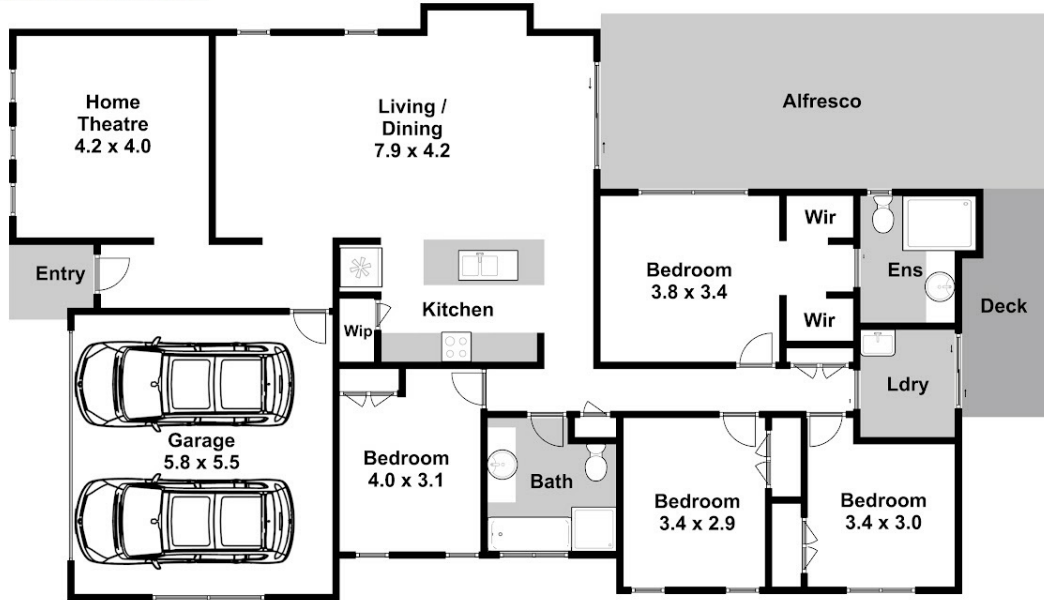

Jessica Bruns - LREA
0430 117 048
jessica@pearlpropertyagents.com.au