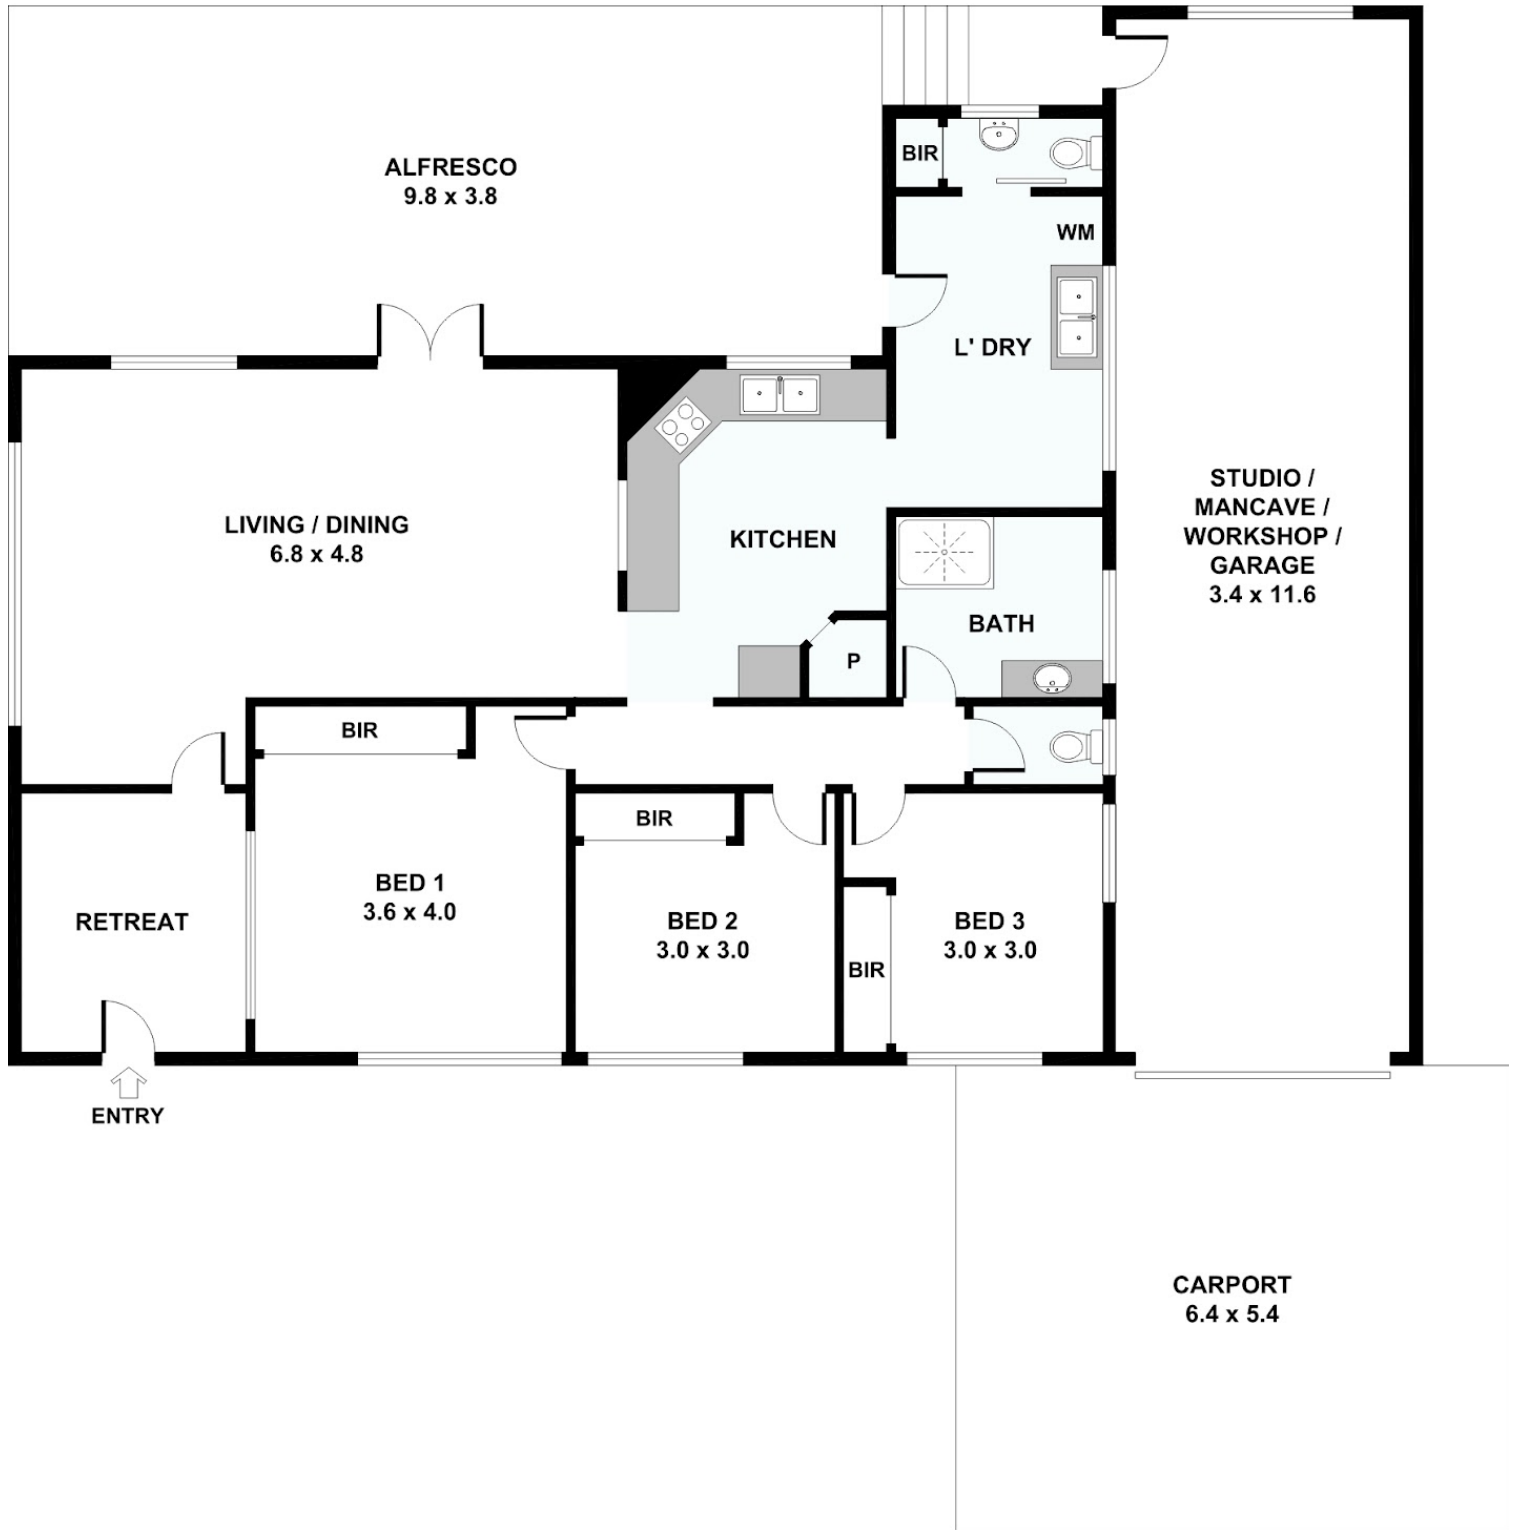

You will have the pleasure of Inner-city Brisbane living and all the conveniences that come with it, in this easy living home.

- Renovated, solid 1960's California Bungalow on 405m2
- Massive easterly facing covered deck
- Separate man cave/ artists studio/ workshop/ car accommodation
- 3 bedroom, 1 bathroom, 1 powder room, 4 car
- Air-conditioned
- Brand new photoelectric and hardwired smoke detectors
- Window security & blinds
- Filtered water
- Low maintenance garden & lawn
- Fully fenced & pet ready
- Upgraded gas hot water systems
- Stroll to abundance of luscious parks boasting playgrounds, skate parks, BBQ's and amenities
- Quiet leafy street
- Downfall Creek bikeway paths loop the area
- Easy access to Gateway Highway north and south
- Sought after private and public primary and secondary schools including Northgate SS, Virginia SS, Nundah SS, Our Lady of the Angels, Mary MacKillop College, Aviation High, and Nudgee

3 BED | 2 BATH | 5 CAR

PRICE:
\$1,051,000

OPEN FOR INSPECTION:
N/A

Kim Martin
0414341063

kimmartinproperty@atrealty.com.au

www.atrealty.com.au

Disclaimer: Please note this floor plan is for marketing purposes and is to be used as a guide only. All dimensions are estimates only and may not be exact measurements.