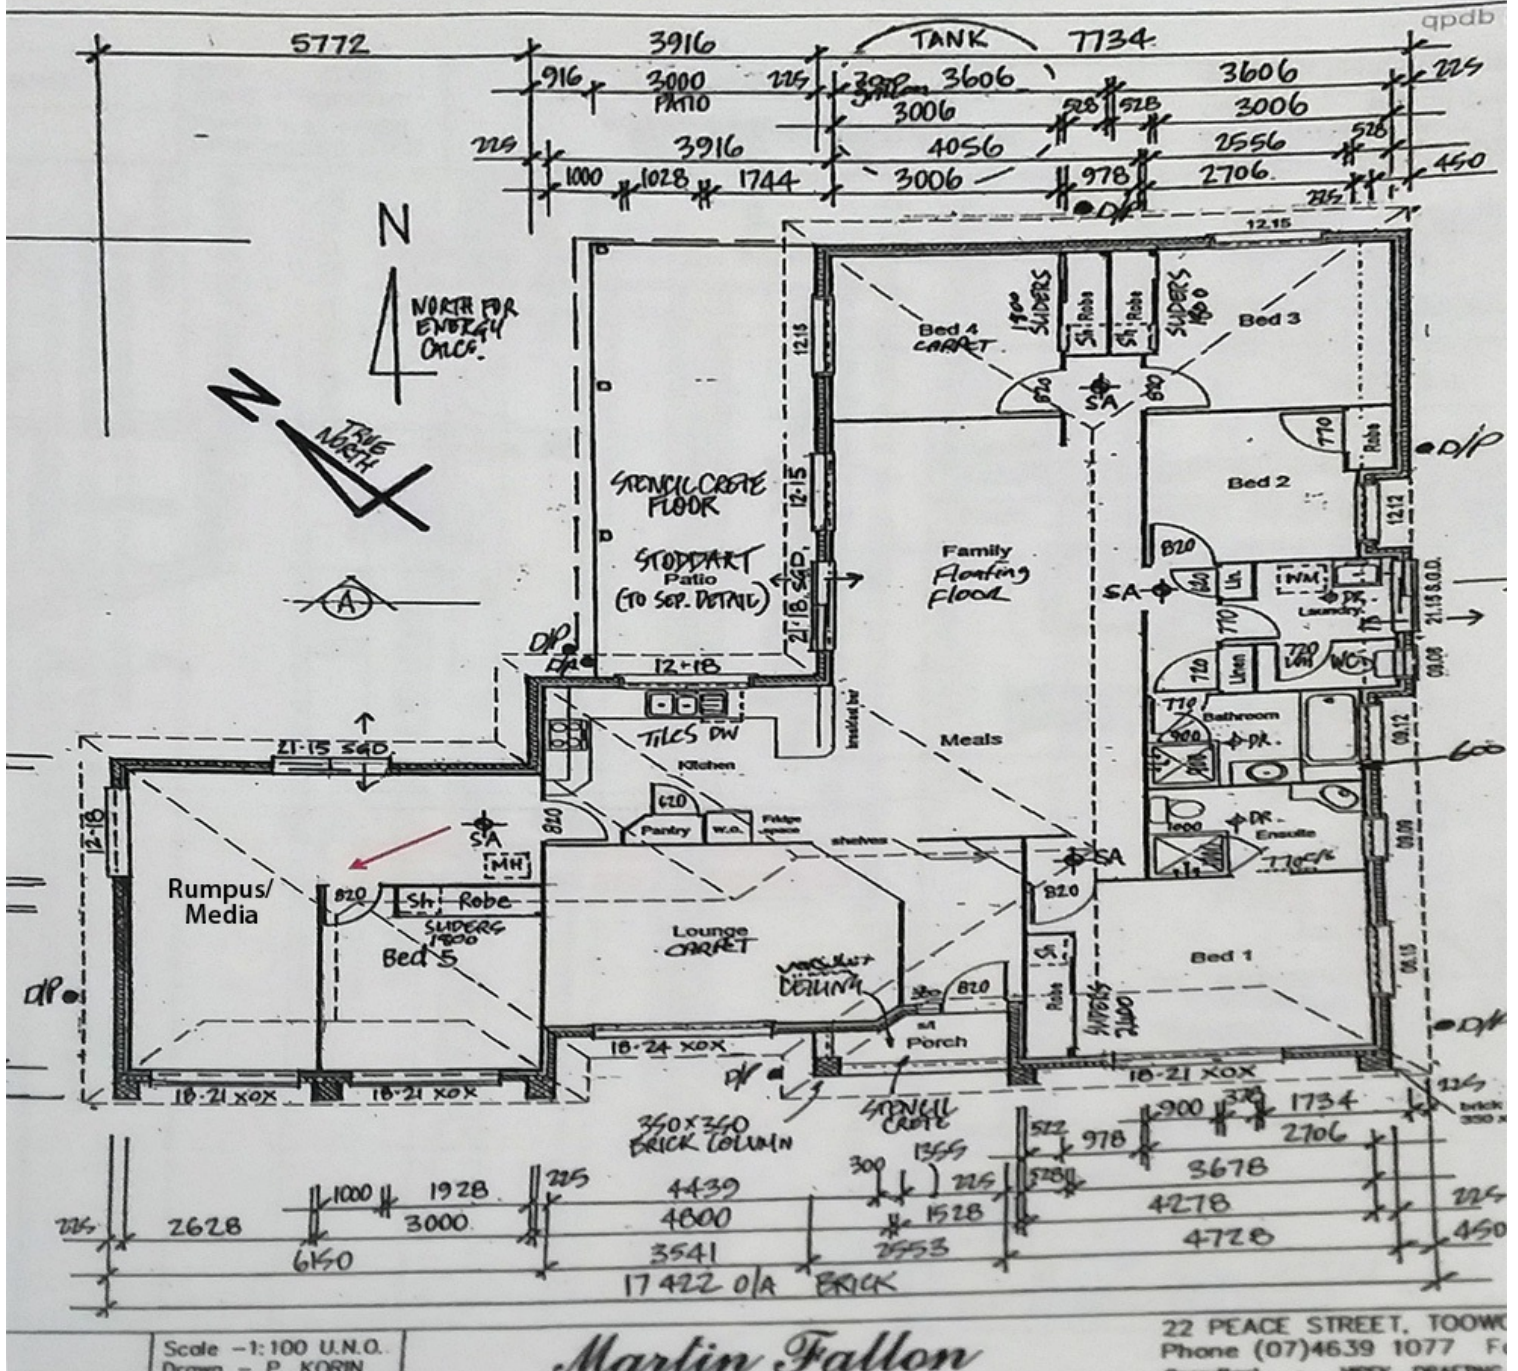

Highfields primary and high school is only minutes away, the school bus will stop at the front gate.

FEATURES OF THIS PROPERTY>

- \* Spacious kitchen with modern appliances, dishwasher, gas cooktop, electric wall oven, plenty of cupboards and benches. Views over the block from the Kitchen sink.
- \* Massive open plan dining and living area with new reverse cycle split system.
- \* Formal separate lounge.
- \* Large rumpus /media room.
- \* five bedrooms all with built-ins.
- \* large master bedroom with en-suite.
- \* Tiled family bathroom, vanity, bath and separate shower.
- \* Laundry and separate toilet.
- \* Ceiling fans throughout the home.
- \* Security screens and lock up windows.
- \* large entertainment patio looks out over the block to the N/E.
- \* Solar system and electric hot water .
- \* 2 rain water tanks interconnected to water the garden and assorted fruit trees.
- \* garden shed.
- \* Large two bay powered steel shed with lock up roller doors
- \* Car port to accommodate a van or boat.
- \* Double gate gravelled side entrance.
- \* Out door security lights are on the exterior of the residence..
- \* Reliable mobile and NBN is in this area.

The home is vacant and ready to move in.

It is a credit to the owners the property is well maintained, neat and tidy and very well presented. Internal photos will be loaded in the next couple of days.

5 BED | 2 BATH | 3 CAR

PRICE:  
\$630,000

OPEN FOR INSPECTION:  
N/A

**Yvonne Bradley**  
**0408181146**

yvonne@atrealty.com.au  
[www.atrealty.com.au](http://www.atrealty.com.au)

Disclaimer: Please note this floor plan is for marketing purposes and is to be used as a guide only. All dimensions are estimates only and may not be exact measurements.