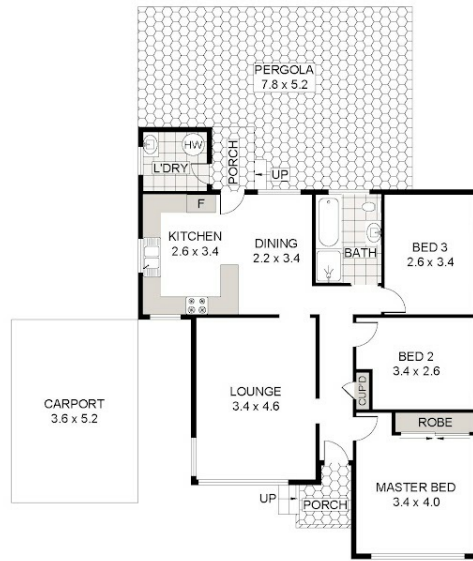

31 JACKARANDA ROAD, NORTH ST MARYS

Disclaimer: Please note this floor plan is for marketing purposes and is to be used as a guide only. All dimensions are estimates only and may not be exact measurements.