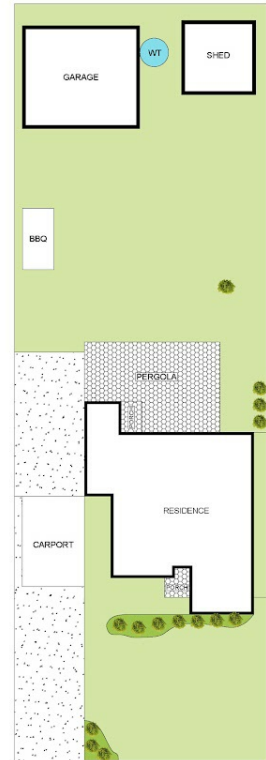

31 JACKARANDA ROAD, NORTH ST MARYS

Disclaimer: Please note this floor plan is for marketing purposes and is to be used as a guide only. All dimensions are estimates only and may not be exact measurements.