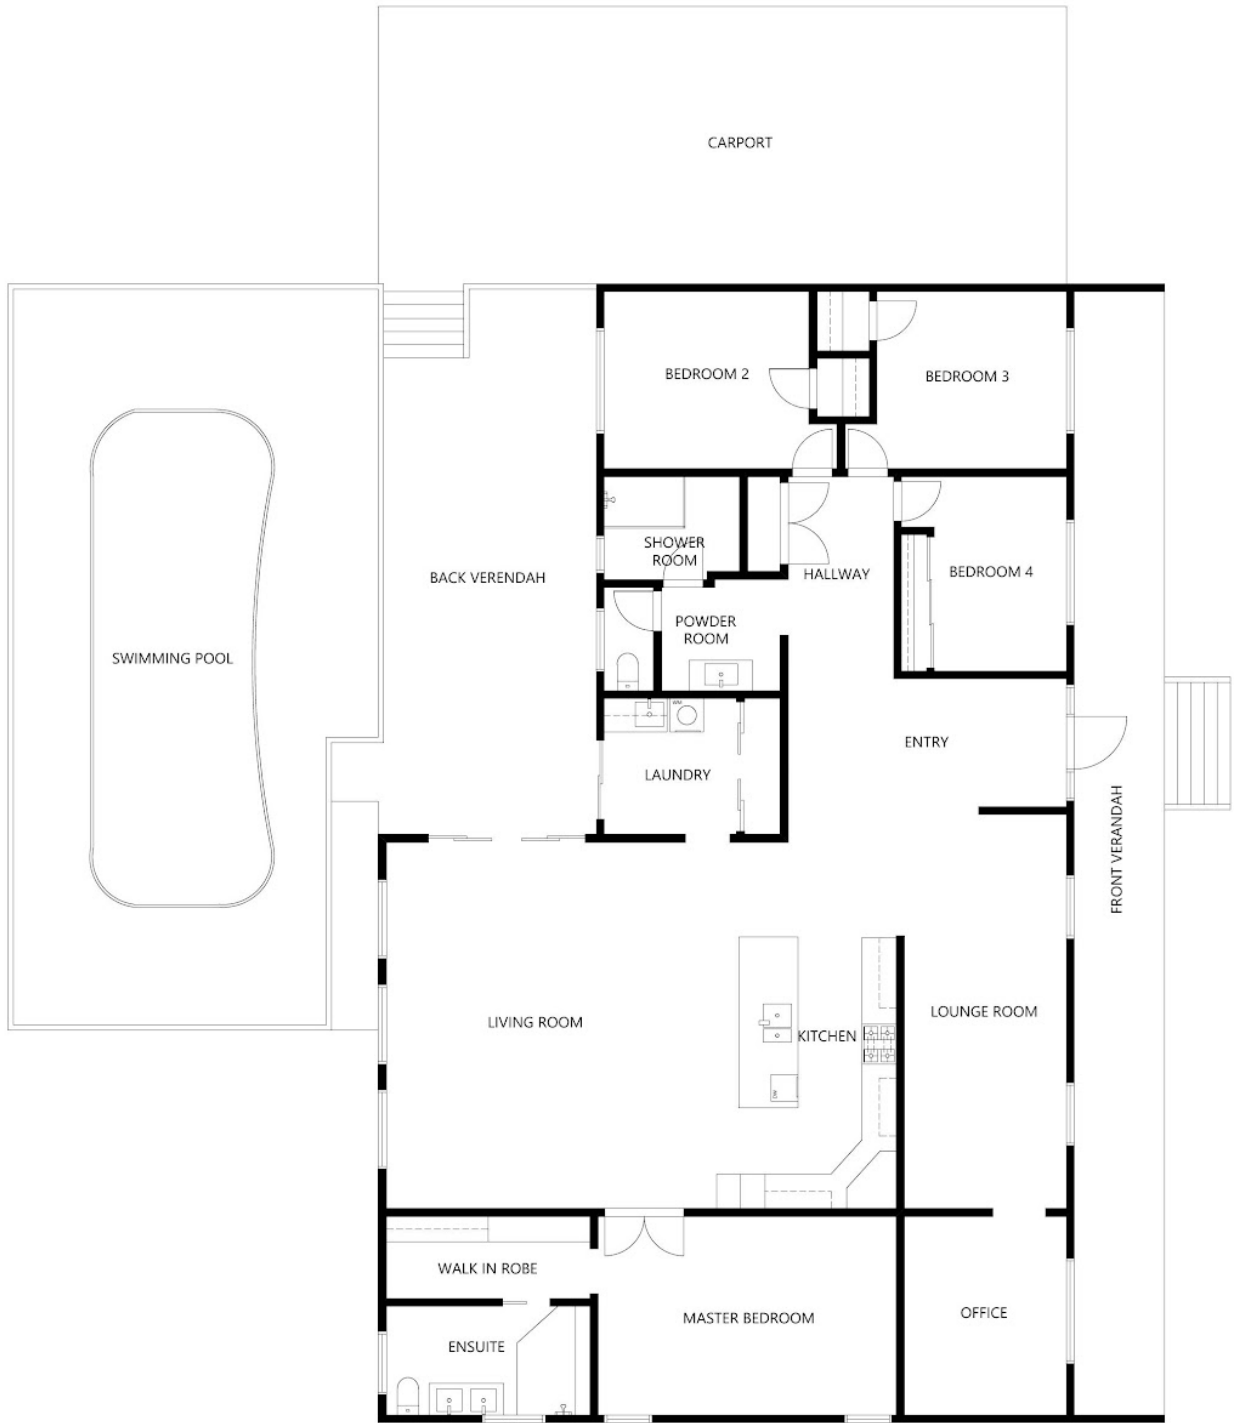

[ ]Ground floor

198 Cunningham rd

Floor plan is provided as indicative layout only. Measurements are not available, floor plan is not to scale. No guarantees

Disclaimer: Please note this floor plan is for marketing purposes and is to be used as a guide only. All dimensions are estimates only and may not be exact measurements.