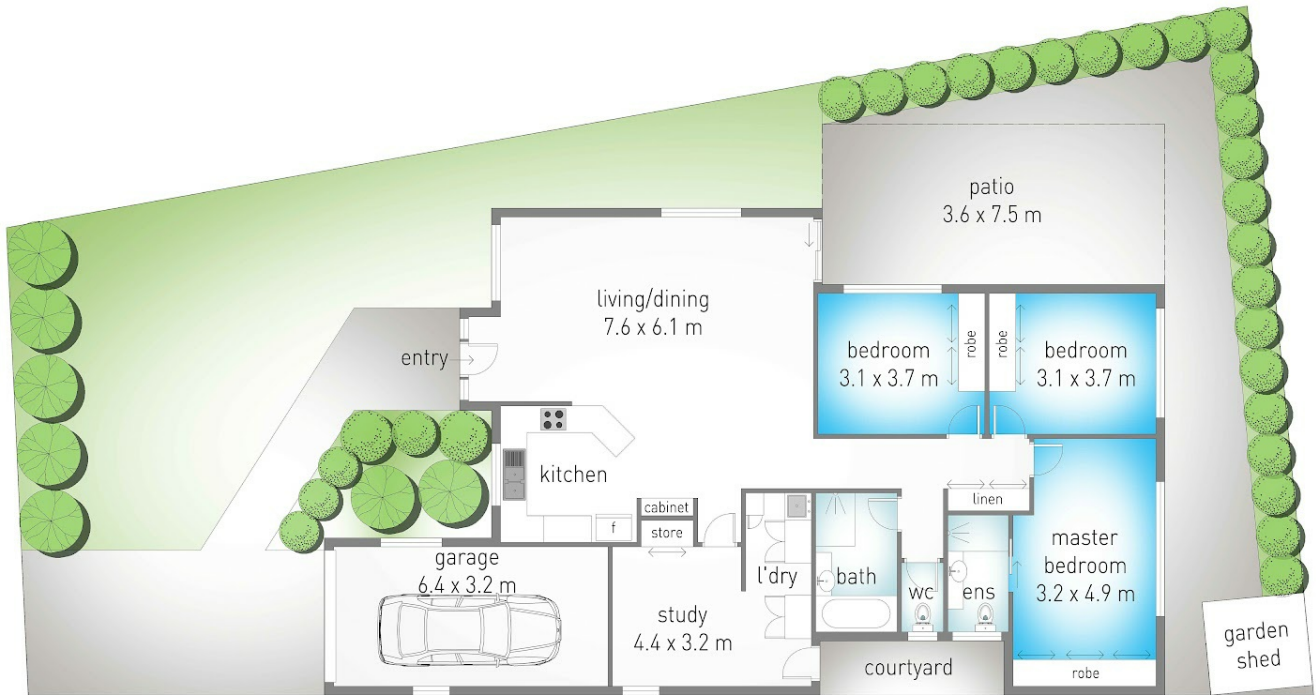

Sold

245/2 FALCON WAY, TWEED HEADS
SOUTH, NSW, 2486

**Suzanne
FOSS**
REAL ESTATE

3 | 2 | 1

245/2 Falcon Way, Tweed Heads

3 2 1

internal: 140 m² | external: 32 m² | total: 172 m²