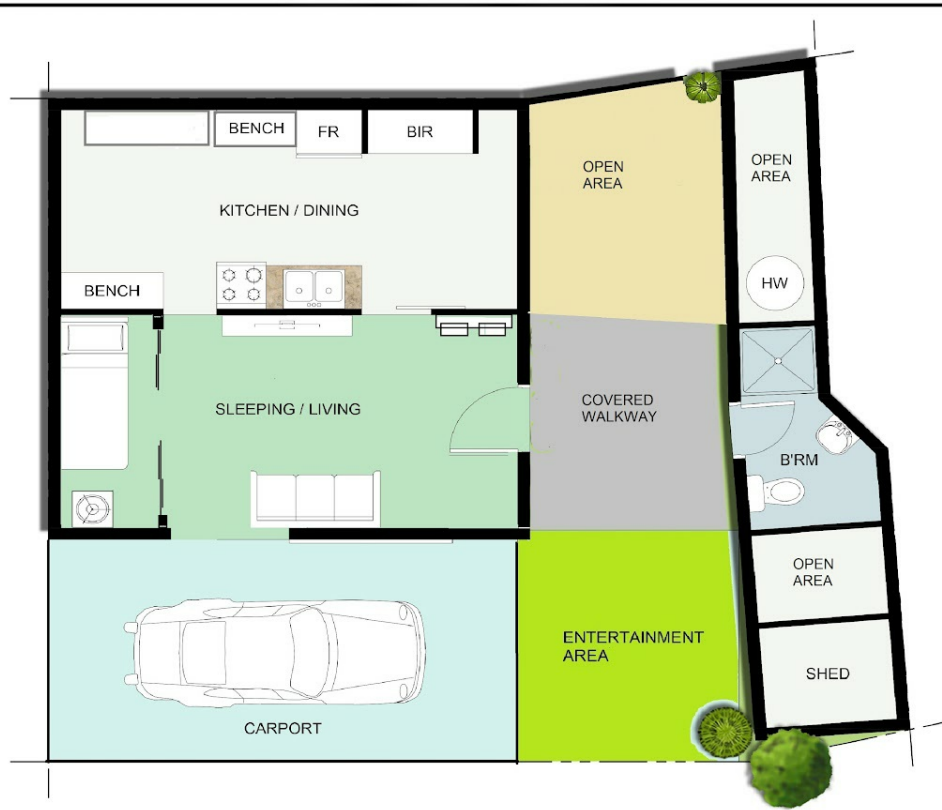

SOLD

IDEAL FOR A FIXED INCOME!

Here is an ideal opportunity for over 50's on a fixed income who want to live in a secure gated community and still be close to all the services you need. Located at the Bush Oasis Caravan Park, across the road from The Billabong Sanctuary, is this lovely site that includes a 6 metre caravan with a permanent fixed awning attached and a single carport.

The caravan has the kitchen, extra storage and has room for a dining table and even a second bed, whilst the awning has a separate area for the bed and a lovely living space. The inside of the awning and caravan have been recently repainted and 2 new air conditioners have been recently installed.

There's an exclusive amenities block, an entertainment area, a small garden shed and extra storage space.

The Caravan park features a community centre, resort pool, PO boxes, and 24 hour onsite managers.

Call today and arrange an inspection.

1 BED | 1 BATH | 1 CAR

PRICE:
\$30,000

OPEN FOR INSPECTION:
N/A

Gerard Black
0426779633
 gerardblack@atrealty.com.au
www.atrealty.com.au

FLOOR PLAN

This floor plan including furniture, fixture measurements and dimensions are approximate and for illustrative purposes only. BoxBrownie.com gives no guarantee, warranty or representation as to the accuracy and layout. All enquiries must be directed to the agent, vendor or party representing this floor plan.