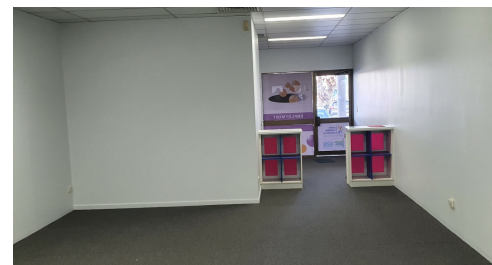

10/146 ANDERSON STREET, MANOORA, QLD, 4870

FOR LEASE

IDEAL HEALTHCARE OR SMALL PROFESSIONAL SUITE

High profile location on a busy corner
100sqm of well presented offices
Fully air conditioned with its own internal toilet
Located in a busy complex of healthcare & other professionals
Plenty of on site parking for clients
Inspect today!