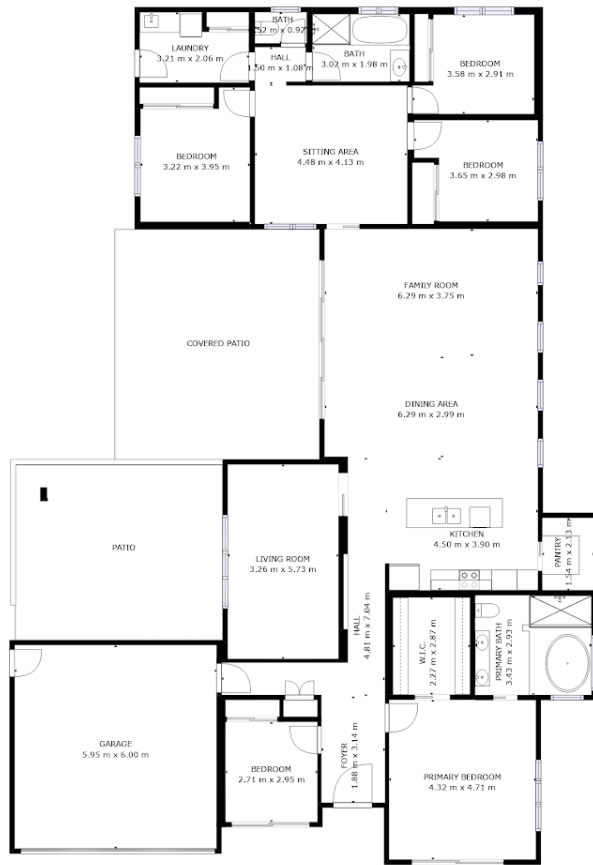

IS THIS YOUR WISH LIST.

Great Location for growing families. TICK
 5 Bedrooms TICK
 Multiple Living Areas TICK
 Large Garden SAY 1/2 Acre TICK
 Big Shed say 12 x 6.5 mts TICK
 Massive Outdoor Entertaining Area TICK
 Fully Fenced TICK
 Min from Shopping Centre TICK
 Min from Train Station and Highway TICK
 Ducted a/c TICK
 Big House say over 300m2 with High Celling's TICK
 And so much more TICK TICK TICK

Call John Today to make sure you don't miss out 0409733555

5 BED | 2 BATH | 6 CAR

PRICE:
\$1,050,000

OPEN FOR INSPECTION:
N/A

John Owen
 0409733555
 johnowen@atrealty.com.au
www.atrealty.com.au

Disclaimer: Please note this floor plan is for marketing purposes and is to be used as a guide only. All dimensions are estimates only and may not be exact measurements.