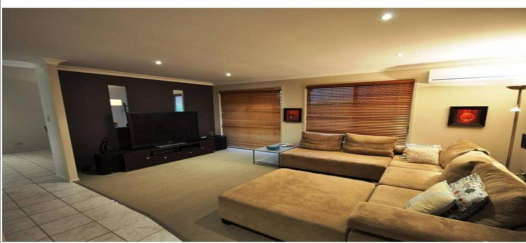

## MODERN IN DESIGN AND EXCELLENT LOCATION FOR CONVENIENCE

Walk in through the front door of this immaculate, modern, 3 bedroom, 2 bathroom home to discover the cool and breezy open-plan design of the spacious living, dining and entertainment areas which are complimented by high ceilings, stainless steel fittings, fixtures and ceiling fans as well as a bar and pool table area.

### Features:

- . Quiet, peaceful and breezy
- . 800m2 block of land
- . Double lock up garage
- . Large study area
- . Laundry
- . 4 Air-conditioners in total
- . High ceilings
- . Breakfast bench
- . Fully insulated
- . Solar power
- . Modern fixtures and finishes
- . Alarm system