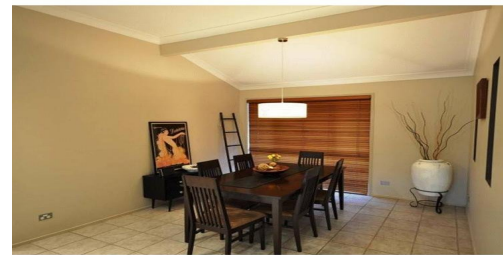

## MODERN IN DESIGN AND EXCELLENT LOCATION FOR CONVENIENCE

Walk in through the front door of this immaculate, modern, 3 bedroom, 2 bathroom home to discover the cool and breezy open-plan design of the spacious living, dining and entertainment areas which are complimented by high ceilings, stainless steel fittings, fixtures and ceiling fans as well as a bar and pool table area.

### Features:

- . Quiet, peaceful and breezy
- . 800m2 block of land
- . Double lock up garage
- . Large study area
- . Laundry
- . 4 Air-conditioners in total
- . High ceilings
- . Breakfast bench
- . Fully insulated
- . Solar power
- . Modern fixtures and finishes
- . Alarm system