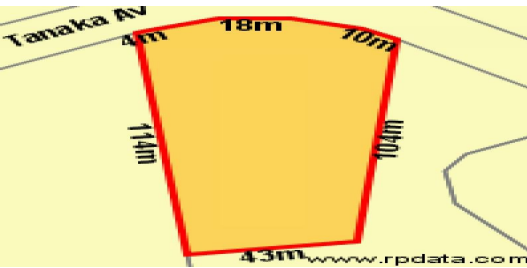

## ATTENTION! FIRST HOME BUYERS - TOTAL HOUSE / LAND PACKAGE

6319 SQUARE METERS OF BEAUTIFUL ACREAGE

But, wait there's more...LAND & 4 BEDROOM HOUSE PACKAGE FOR UNDER \$500,000!

This glorious gently sloping, above the road, ready to be built on, 6319 square meters acreage block is available for sale and only 10 minutes to all amenities. Located on a quiet cul-de-sac surrounded by quality homes being built in the area, Bonogin Woods Residential Estate is designed for an exclusive lifestyle that offers something for everyone, raising children, or just living a tranquil and private way of life.

Owning your first home isn't out of reach!

Plus, handy to Somerset Primary and High Schools and only minutes from Robina shopping center. 12 minutes from the M1.

Features at a glance:

- x 4 Bedrooms
- x 2 bathrooms
- x Open plan Kitchen and Family
- x Open plan Dining and Living
- x Double Lock Up Garage