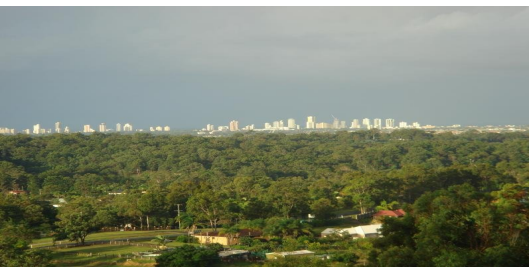

FOR SALE

4  | 3  | 2 

ADDRESS UPON REQUEST

SANDRA LIEBENBERG
PROPERTIES GOLD COAST

TALLAI EXECUTIVE LIVING TOUCHED BY COUNTRY

Offering the best of acreage living this beautiful property is set in the Tallai hills within walking distance to Tallai Golf Course.

With stunning views to the Gold Coast highrise, absolute privacy, magnificent grounds very low maintenance required, space for all the family and a lifestyle of peace and tranquility.

For day or night entertaining your home offers fabulous indoor and outdoor areas all looking out toward the Gold Coast and Hinterland valley. Also features one of the best bar rooms you will see for friends and family to relax and enjoy.