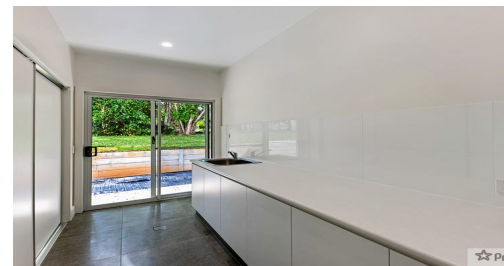

FOR LEASE

4 | 2 | 2

10B PALOMINO DRIVE, MUDGEERABA, QLD, 4213

SANDRA LIEBENBERG
PROPERTIES GOLD COAST