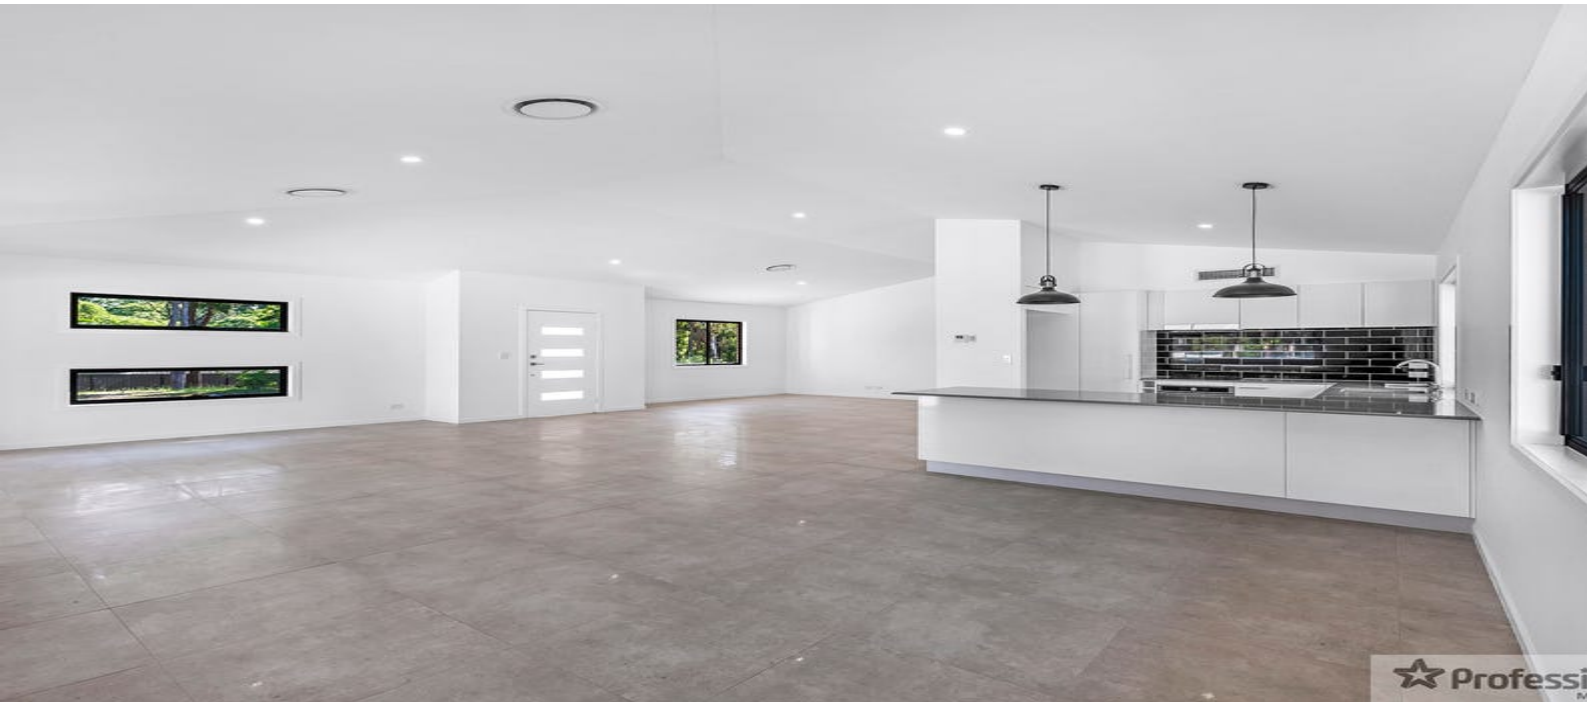

FOR LEASE

4  | 2  | 2 

9A PIALLINGO COURT, MUDGEERABA, QLD, 4213

SANDRA LIEBENBERG
PROPERTIES GOLD COAST

NEW DESIGNER HOME

Simply stunning this new 4 bedroom family home has plenty of space for everyone to relax and enjoy.

Featuring

- 4 Spacious bedrooms all with Built ins, ducted air conditioning & Ceiling fans;
- Master bedroom retreat with spacious en-suite and huge walk in robe;
- Open Plan Kitchen with stainless steel appliances and dishwasher;
- Open plan living and dining area;
- Spacious Family Bathroom and separate laundry;
- Double lock up garage
- Equipped with ducted air conditioning & ceiling fans
- Alfresco area of lounge leading onto large back garden