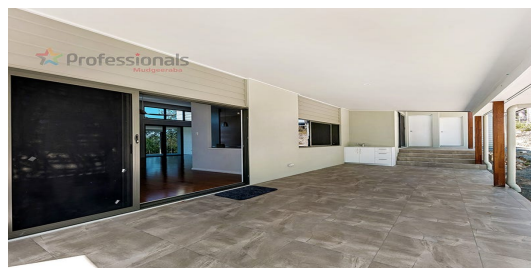

FOR LEASE

4 | 2 | 2

50 FOREST RIDGE DRIVE, BONOGIN, QLD, 4213

SANDRA LIEBENBERG
PROPERTIES GOLD COAST