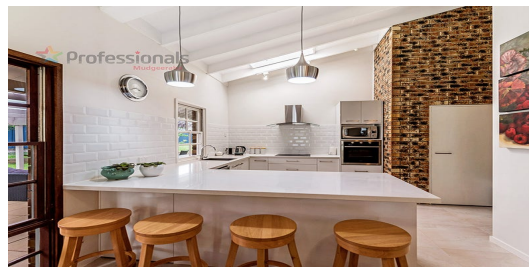

FOR LEASE

4 | 2 | 0

4 CROMWELL COURT, TALLAI, QLD, 4213

SANDRA LIEBENBERG
PROPERTIES GOLD COAST

SIMPLY STUNNING & OOZING WITH CHARACTER

Recently renovated this spacious 4 bedroom family home situated on just over 1800m2 of usable land provides plenty of space for the whole family to relax and enjoy:

Featuring:

- -Four excellent sized bedrooms with floorboards and built in robes;
- -Ensuite to main bedroom;
- -Bright and spacious Lounge room with air conditioning, raked ceiling and sashed windows;
- -Additional rumpus room;
- -Renovated kitchen with stainless steels appliances and adjoining dining area;
- -Undercover outside living wrapping around property;
- -Family bathroom and separate laundry;
- -Double lock up garage and driveway *currently being installed*

Located just a short drive to local parks, schools, shops, sporting fields & the M1 this property will not last long!

Call to inspect today 0755305255

Rent - $675
Bond - $2700

* Water charges apply

PRICE:
$675

OPEN FOR INSPECTION:
N/A

Sandra Liebenberg // 0437081639

sandra@slpropertiesgc.com.au // www.slpropertiesgc.com.au