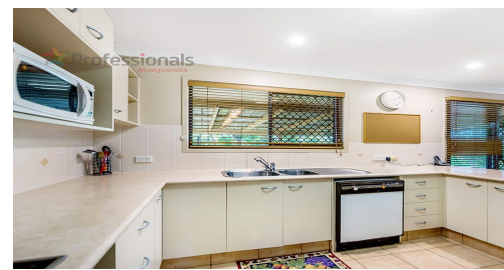

FOR LEASE

4 | 1 | 0

38 CONSTELLATION CRESCENT, MUDGEERABA, QLD, 4213

SANDRA LIEBENBERG
PROPERTIES GOLD COAST

DELIGHTFUL FAMILY HOME SO CLOSE TO EVERYTHING

Set back from the road this fantastic 5 Bedroom family home is perfect for anyone wanting to escape the hustle and bustle and enjoy life.

Featuring:

- 4 good size bedrooms with built ins and additional study/rumpus room
- Master bedroom with air conditioning, walk in robe and two way bathroom
- Kitchen with dishwasher and stainless steel appliances
- Spacious Lounge with air conditioning and separate dining room
- Two way bathroom & Separate Laundry
- Off road parking, fenced low maintenance garden

Situated in the established family friendly area of Mudgeeraba just minutes from local schools and all Mudgeeraba's and Robina's shops, sporting fields and the highway this property allows you to enjoy the best of both worlds.

Call to Inspect today as this property won't last long!

Rent - $485
Bond - $1940

PRICE:
$485

OPEN FOR INSPECTION:
N/A

Sandra Liebenberg // 0437081639

sandra@slpropertiesgc.com.au // www.slpropertiesgc.com.au