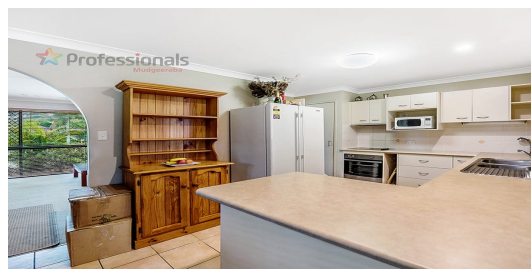

FOR LEASE

4 | 1 | 0

38 CONSTELLATION CRESCENT, MUDGEERABA, QLD, 4213

SANDRA LIEBENBERG
PROPERTIES GOLD COAST

DELIGHTFUL FAMILY HOME SO CLOSE TO EVERYTHING

Set back from the road this fantastic 5 Bedroom family home is perfect for anyone wanting to escape the hustle and bustle and enjoy life.

Featuring:

- 4 good size bedrooms with built ins and additional study/rumpus room
- Master bedroom with air conditioning, walk in robe and two way bathroom
- Kitchen with dishwasher and stainless steel appliances
- Spacious Lounge with air conditioning and separate dining room
- Two way bathroom & Separate Laundry
- Off road parking, fenced low maintenance garden

Situated in the established family friendly area of Mudgeeraba just minutes from local schools and all Mudgeeraba's and Robina's shops, sporting fields and the highway this property allows you to enjoy the best of both worlds.

Call to Inspect today as this property won't last long!

Rent - $485
Bond - $1940

PRICE:
$485

OPEN FOR INSPECTION:
N/A

Sandra Liebenberg // 0437081639

sandra@slpropertiesgc.com.au // www.slpropertiesgc.com.au