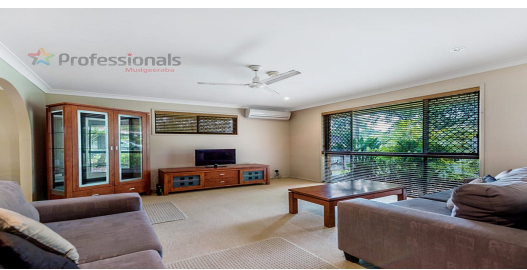

FOR LEASE

4 | 1 | 0

38 CONSTELLATION CRESCENT, MUDGEERABA, QLD, 4213

SANDRA LIEBENBERG
PROPERTIES GOLD COAST

DELIGHTFUL FAMILY HOME SO CLOSE TO EVERYTHING

Set back from the road this fantastic 5 Bedroom family home is perfect for anyone wanting to escape the hustle and bustle and enjoy life.

Featuring:

- 4 good size bedrooms with built ins and additional study/rumpus room
- Master bedroom with air conditioning, walk in robe and two way bathroom
- Kitchen with dishwasher and stainless steel appliances
- Spacious Lounge with air conditioning and separate dining room
- Two way bathroom & Separate Laundry
- Off road parking, fenced low maintenance garden

Situated in the established family friendly area of Mudgeeraba just minutes from local schools and all Mudgeeraba's and Robina's shops, sporting fields and the highway this property allows you to enjoy the best of both worlds.

Call to Inspect today as this property won't last long!

Rent - $485
Bond - $1940

PRICE:
$485

OPEN FOR INSPECTION:
N/A

Sandra Liebenberg // 0437081639

sandra@slpropertiesgc.com.au // www.slpropertiesgc.com.au