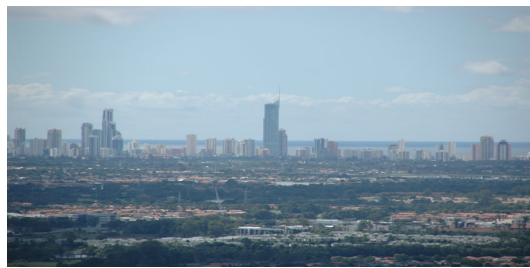

FOR SALE

0  | 0  | 0 

ADDRESS UPON REQUEST

SANDRA LIEBENBERG
PROPERTIES GOLD COAST

LAND ! LAND ! BUILD YOUR DREAM HOME WITH STUNNING COAST VIEWS

The last block of acreage available with sensational views to the Gold Coast Highrise and Hinterland Valleys.

With an easy building site you can build your home, giving your family the best in lifestyle, peace and tranquility.

All of this only a few minutes drive to Mudgeeraba /Robina shops and schools.

The land size is 11470 m2 with Power and Water.