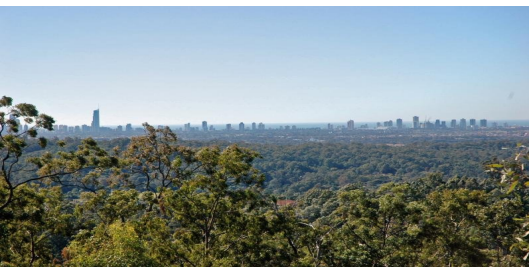

FOR SALE

0  | 0  | 0 

12 CORAL COAST DRIVE, TALLAI, QLD, 4213

SANDRA LIEBENBERG
PROPERTIES GOLD COAST

RARE TALLAI LAND - MORTGAGEE IN POSSESSION SALE - FABULOUS COAST VIEWS

"Mortgagee in Possession" Sale of three blocks set in the beautiful Tallai Hills.
Build your dream home only a few minutes from Mudgeeraba/Robina shops & schools.