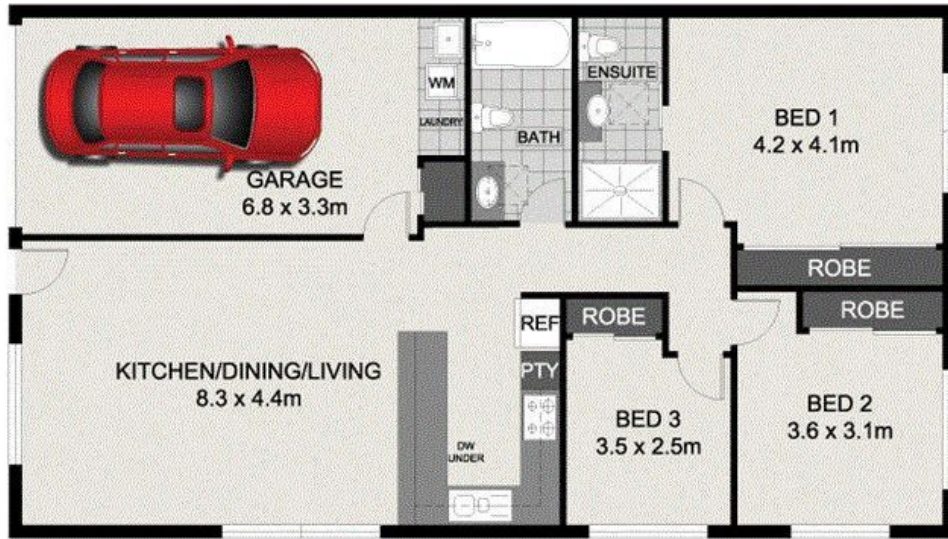

INT	:	89.65m²
GARAGE	:	21.26m²
TOTAL	:	110.91m²

2 Nicol Way, Brendale

Disclaimer: Please note this floor plan is for marketing purposes and is to be used as a guide only. All dimensions are estimates only and may not be exact measurements.