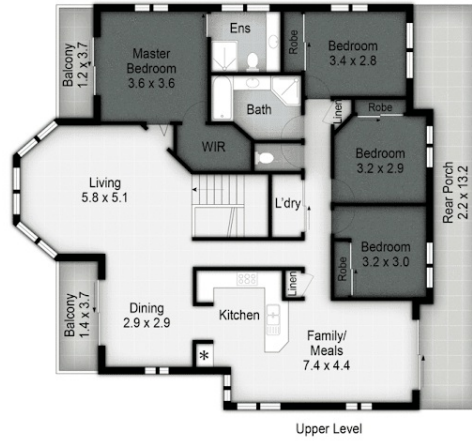

24 Rosewater Cr, Tugun

Internal: 198 m² | External: 141 m² | Approx Total: 339 m²

Disclaimer: Please note this floor plan is for marketing purposes and is to be used as a guide only. All dimensions are estimates only and may not be exact measurements.