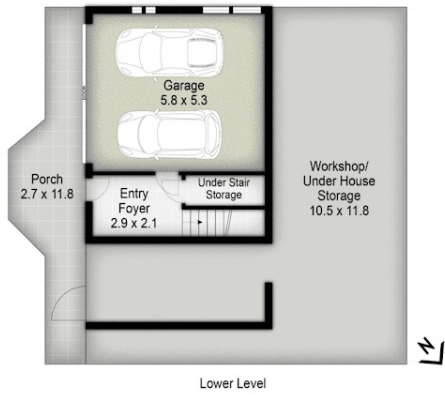

24 Rosewater Cr, Tugun

Internal: 198 m² | External: 141 m² | Approx Total: 339 m²

Disclaimer: Please note this floor plan is for marketing purposes and is to be used as a guide only. All dimensions are estimates only and may not be exact measurements.