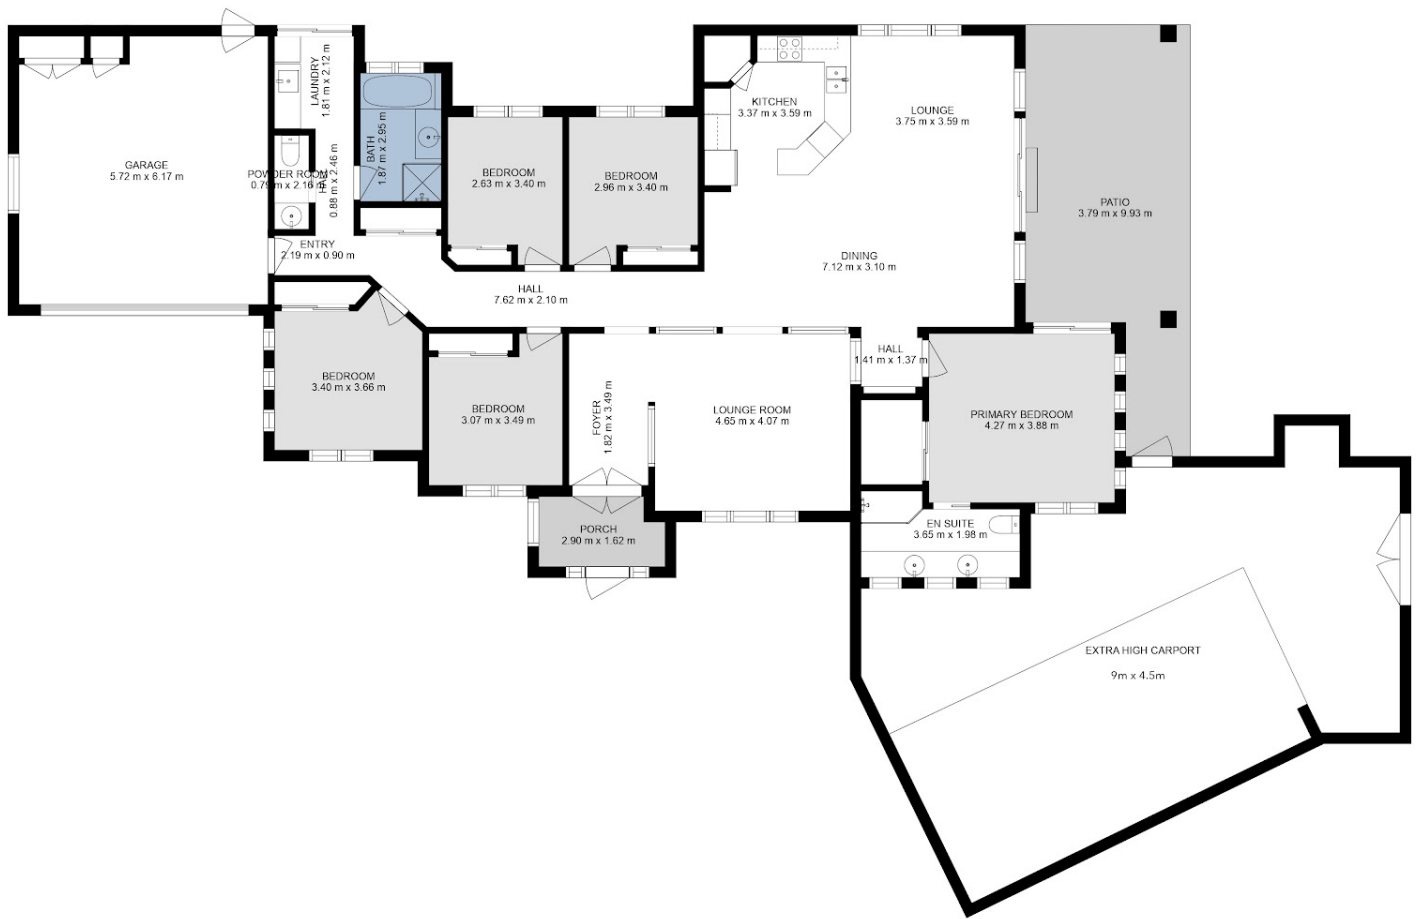

GROSS INTERNAL AREA
FLOOR 1: 263 m², EXCLUDED AREAS:
GARAGE: 34 m², PATIO: 31 m²
PORCH: 4 m²
TOTAL: 263 m²

Disclaimer: Please note this floor plan is for marketing purposes and is to be used as a guide only. All dimensions are estimates only and may not be exact measurements.