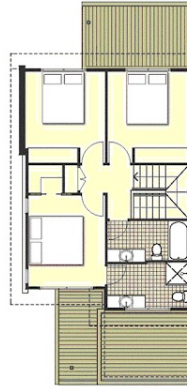

petrie
on the park

type a - townhome duplex

unit 037, 035, 033 & 027 floorplan

AREAS	GROUND	FIRST
Internal	50m²	54m²
Garage	20m²	
Patio	20m²	
TOTAL	144m²	

0 1000 2000 4000mm

Disclaimer: Please note this floor plan is for marketing purposes and is to be used as a guide only. All dimensions are estimates only and may not be exact measurements.