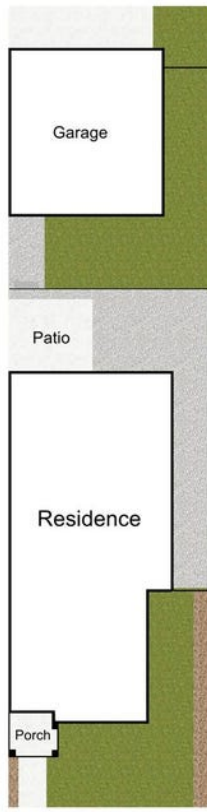

Ground Floor