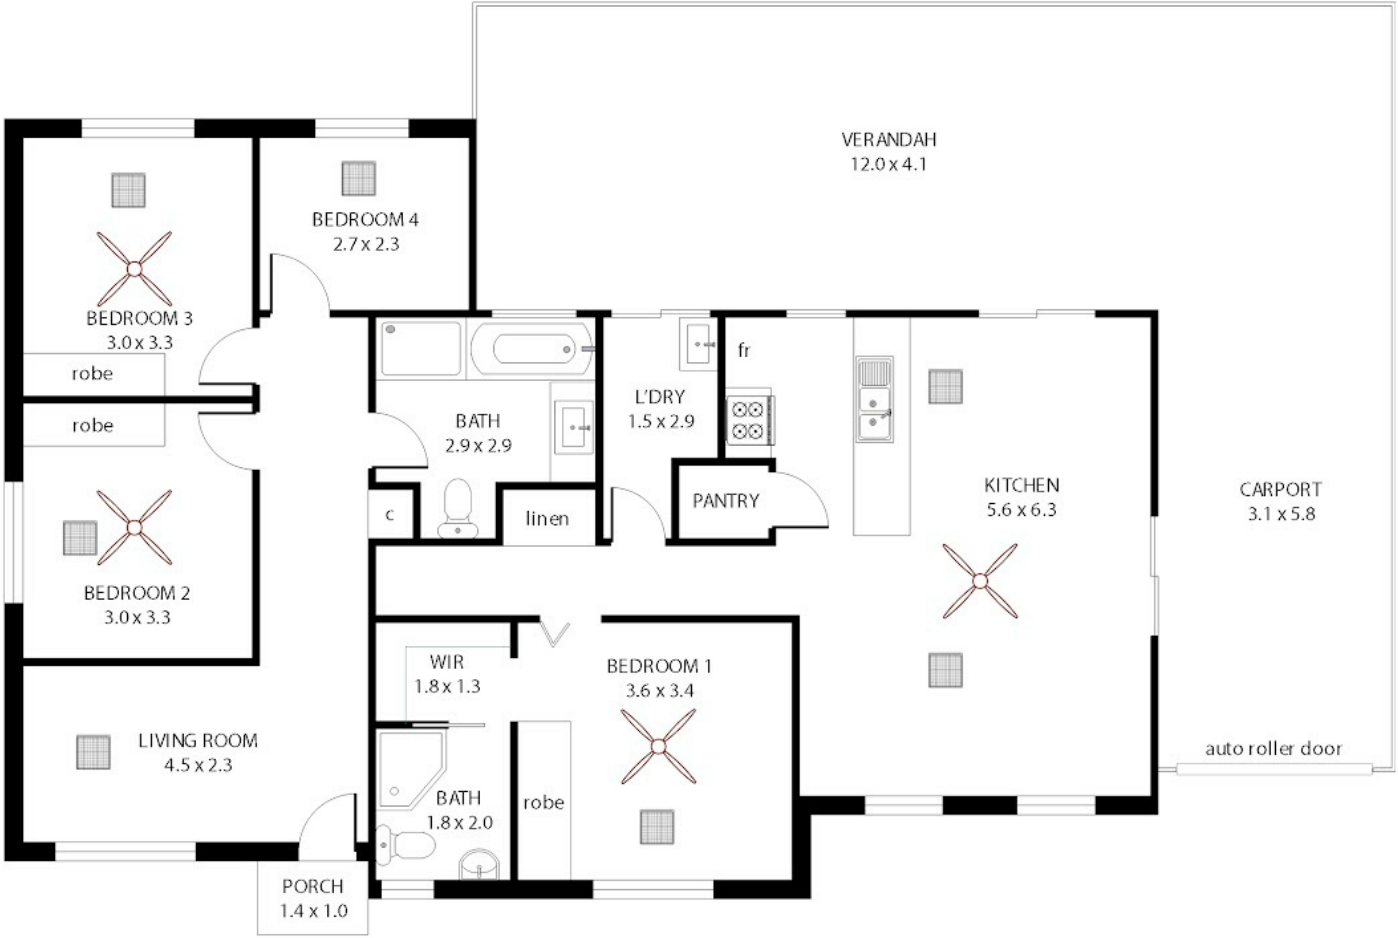

With a main bedroom offering all the wardrobe space you desire, including a walk-in closet. This home offers flexibility with two beds plus the option for a third or perhaps an office/study space.

With the abundance of natural light indoors, we step outdoors, greeted by the perfect space for entertaining and relaxing.

Fit with a pergola and blinds for the summer days, this area provides a low-maintenance yard both front and back with a garden shed.

The 127 sqm floor area is complemented by a 363 sqm block, giving you plenty of space to enjoy the outdoors. This property gives you the indoor comfort of evaporative cooling and ducted heating and cooling for year-round comfort.

4 BED | 2 BATH | 4 CAR

PRICE:
\$590,000

OPEN FOR INSPECTION:
N/A

Rio Morter-Grant
0493266931
rio@atrealty.com.au
Real Estate Services
RLA: 269823

SHED
4.0 x 1.5

202m² 120m² 40m² 18m² 6m² 1m²

Disclaimer: Please note this floor plan is for marketing purposes and is to be used as a guide only. All dimensions are estimates only and may not be exact measurements.