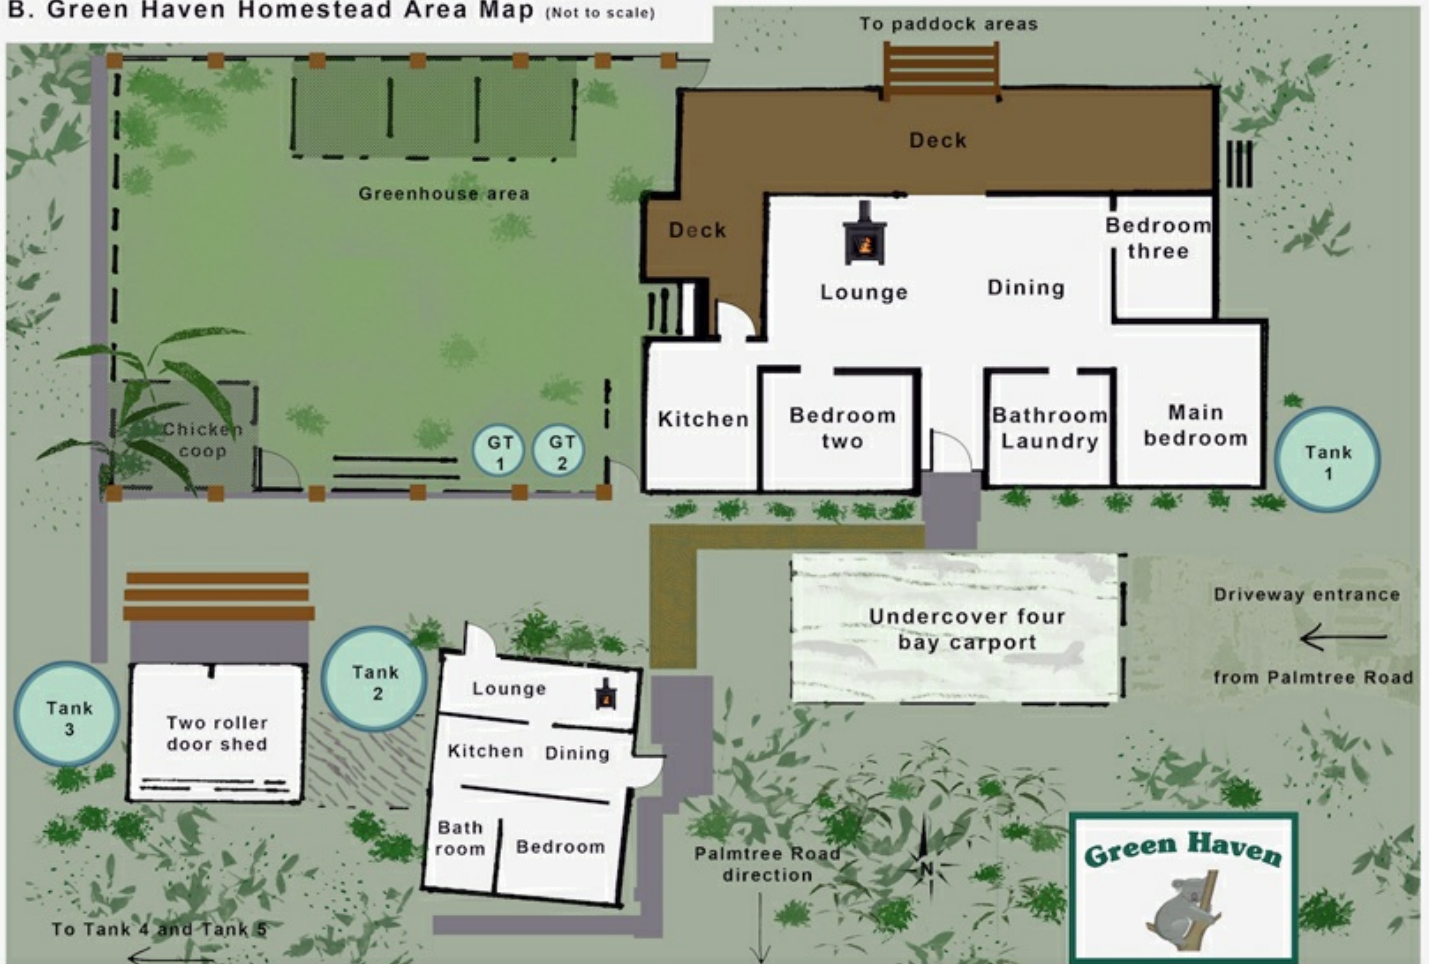

SOLD

ESCAPE TO PALMTREE: 40 ACRES OF RURAL BLISS WITH 2 HOMES, SHEDS , CREEK & TIMBER PLANTATION.

Welcome to your own slice of paradise in Palmtree, Ravensbourne. The property is situated on 40 Acres of land, this is the perfect rural lifestyle property for you and your family to retreat to and enjoy the Australian bush.

Rarely you will find a 40-acre property with 2 homes, sheds and a creek for sale in the beautiful Ravensbourne area.

As you enter " Green Haven " you will be impressed by the piece and quiet and tranquillity of this property. It is so quiet one can almost hear the bees in the trees. Walk along the bush tracks or simply sit on the huge 3 metres by 16-metre verandah and listen to the birds chirping, view an occasional Koala in the tree, and a Wallaby hop by. The native wildlife has not been disturbed by mankind on this property and moves around freely. A variety of beautiful mountain parrots live in this area.

Nearby a self-contained bespoke one-bedroom cottage has potential as an income stream (Airbnb) or as a special weekend for family or guests.

A 3,000-strong established Cabinet timber plantation (see Property Map for types) provides another possible income stream.

4 BED | 2 BATH | 4 CAR

PRICE:
\$975,000

OPEN FOR INSPECTION:
N/A

Yvonne Bradley
0408181146

yvonne@atrealty.com.au
www.atrealty.com.au

B. Green Haven Homestead Area Map (Not to scale)

Disclaimer: Please note this floor plan is for marketing purposes and is to be used as a guide only. All dimensions are estimates only and may not be exact measurements.