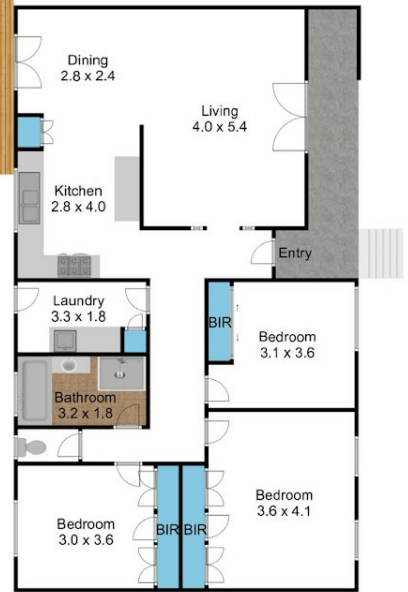

SOLD

LUXURIOUS 4 BEDROOM HOUSE IN MORWELL READY TO MOVE IN!

Welcome to this stunning home in the township of Morwell, Victoria. Situated on approximately 900 square meters of land, this four-bedroom property is the perfect place to call home.

Upon entering your newly renovated home you will be greeted by a spacious living area, with plenty of natural light pouring in from the large windows. From here you can access the three generously sized bedrooms with built-in wardrobes, offering plenty of storage space. The light-filled bathroom has been recently renovated and includes a modern shower, toilet, and basin.

4 BED | 1 BATH | 2 CAR

PRICE:
\$500,000

OPEN FOR INSPECTION:
N/A

Murray Erbs
0499881875
murray@atrealty.com.au
www.atrealty.com.au

128 Maryvale Road - Morwell

Disclaimer: Please note this floor plan is for marketing purposes and is to be used as a guide only. All dimensions are estimates only and may not be exact measurements.