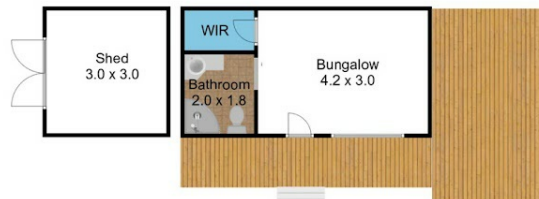

4 BED | 1 BATH | 2 CAR

PRICE:
\$500,000

OPEN FOR INSPECTION:
N/A

Murray Erbs
0499881875
murray@atrealty.com.au
www.atrealty.com.au

128 Maryvale Road - Morwell

Disclaimer: Please note this floor plan is for marketing purposes and is to be used as a guide only. All dimensions are estimates only and may not be exact measurements.