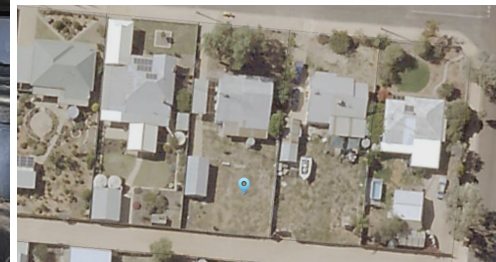

11 HEMING STREET, WAIKERIE, SA, 5330

**SOLD**

## DISCOVER YOUR DREAM FAMILY HOME IN WAIKERIE! 4 BEDS, 1 BATH, 923SQM.

WELCOME TO WAIKERIE, WHERE YOU CAN ENJOY A LAIDBACK LIFESTYLE SURROUNDED BY NATURE. THIS FOUR-BEDROOM, ONE-BATHROOM HOUSE ON 923 SQUARE METERS OF LAND OFFERS THE ULTIMATE COMBINATION OF PEACEFUL LIVING AND CONVENIENCE.

IF YOU'RE LOOKING FOR A PLACE TO CALL YOUR OWN, THIS PROPERTY SITS IN A PRIME LOCATION, CLOSE TO THE TOWN CENTRE, SCHOOLS, SPORTING GROUNDS, MEDICAL FACILITIES, SHOPPING CENTRES AND A SHORT DRIVE TO THE WAIKERIE RIVERFRONT. WITH ONE CARPORT AND ONE GARAGE, YOU HAVE THE ABILITY TO STORE YOUR VEHICLES, AS WELL AS ALL OF YOUR POSSESSIONS. INSIDE, YOU'LL FIND THAT THE 100 SQUARE METERS OF FLOOR SPACE IS WELL LAID OUT AND ACCOMMODATING.

IF YOU'RE LOOKING FOR A PLACE TO CALL YOUR OWN, AN INVESTMENT PROPERTY OR A HOLIDAY GETAWAY DON'T MISS THIS OPPORTUNITY. WITH ITS PEACEFUL LOCATION WITH GENEROUS OUTDOOR SPACE, THIS PROPERTY IN WAIKERIE IS THE PERFECT PLACE TO MAKE YOUR DREAMS COME TRUE.