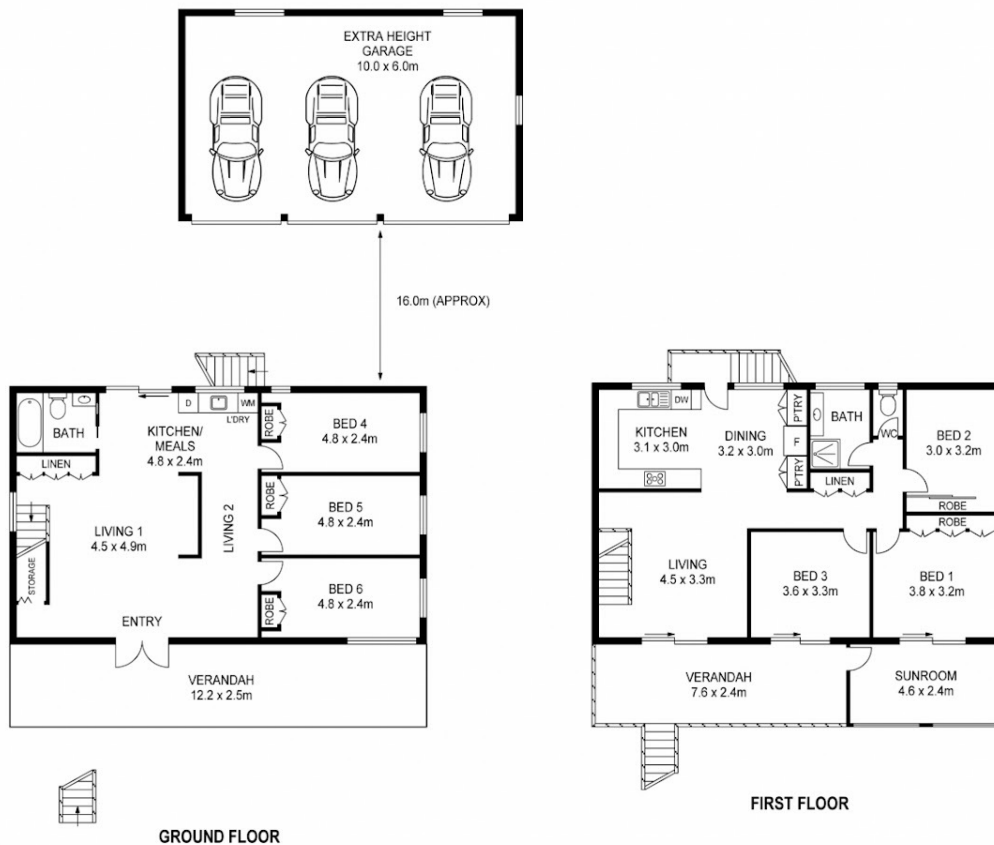

GROUND FLOOR

- * 3 big bedrooms, new carpets & fan lights
- * Kitchenette - laundry area
- * Striking new 2nd bathroom & toilet
- * Spacious main living area
- * Study nook/living area 2
- * Full length covered front verandah
- * Large linen press

THE YARD

- * Huge 10mt x 6mt high ceiling powered shed with water plumbed in
- * Great size yard for the kids and family BBQ's
- * Gravel driveway for dads trailer or boat
- * Double gate access with room for more carports or another shed
- * Dual Zoning block more \$\$\$\$ value

6 BED | 2 BATH | 3 CAR

PRICE:
\$630,000

OPEN FOR INSPECTION:
N/A

Mal Lucas
0429535197
mal@atrealty.com.au
www.atrealty.com.au

APPROX FLOOR AREA : 253m²

THIS FLOOR PLAN IS INDICATIVE OF LAYOUT WITH APPROX DIMENSIONS TO BE USED AS A VISUAL REPRESENTATION FOR MARKETING PURPOSES ONLY AND NOT INTENDED TO IMPLY LEGALITY OR FUNCTIONALITY

Disclaimer: Please note this floor plan is for marketing purposes and is to be used as a guide only. All dimensions are estimates only and may not be exact measurements.