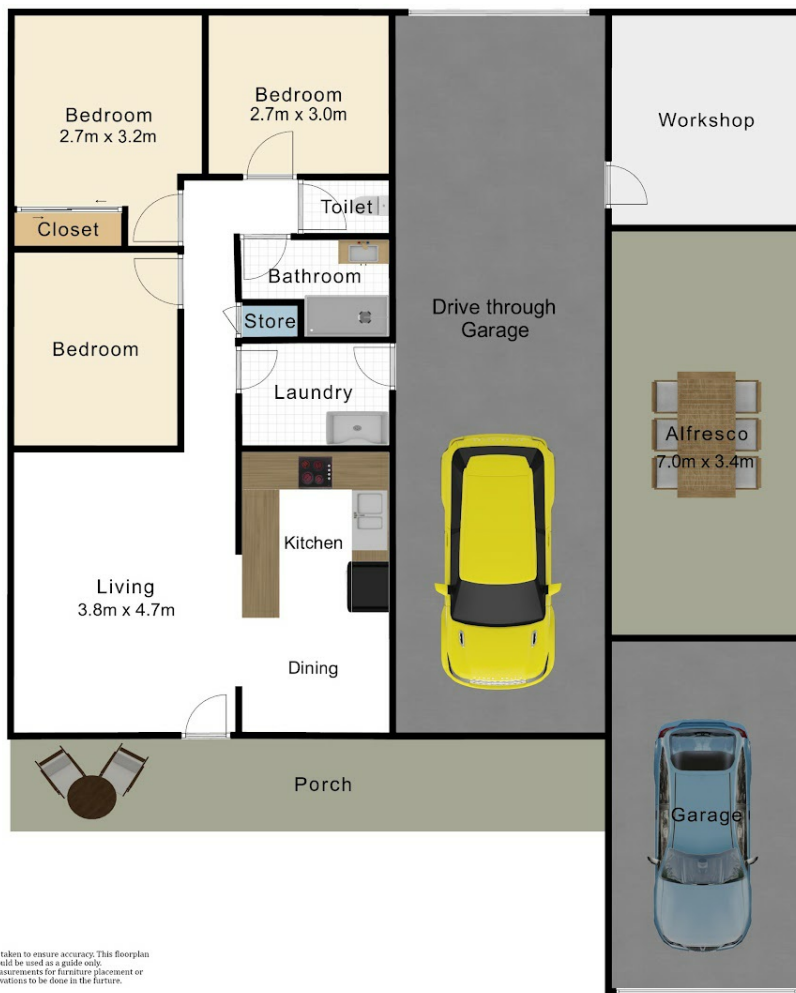

Disclaimer: Please note this floor plan is for marketing purposes and is to be used as a guide only. All dimensions are estimates only and may not be exact measurements.