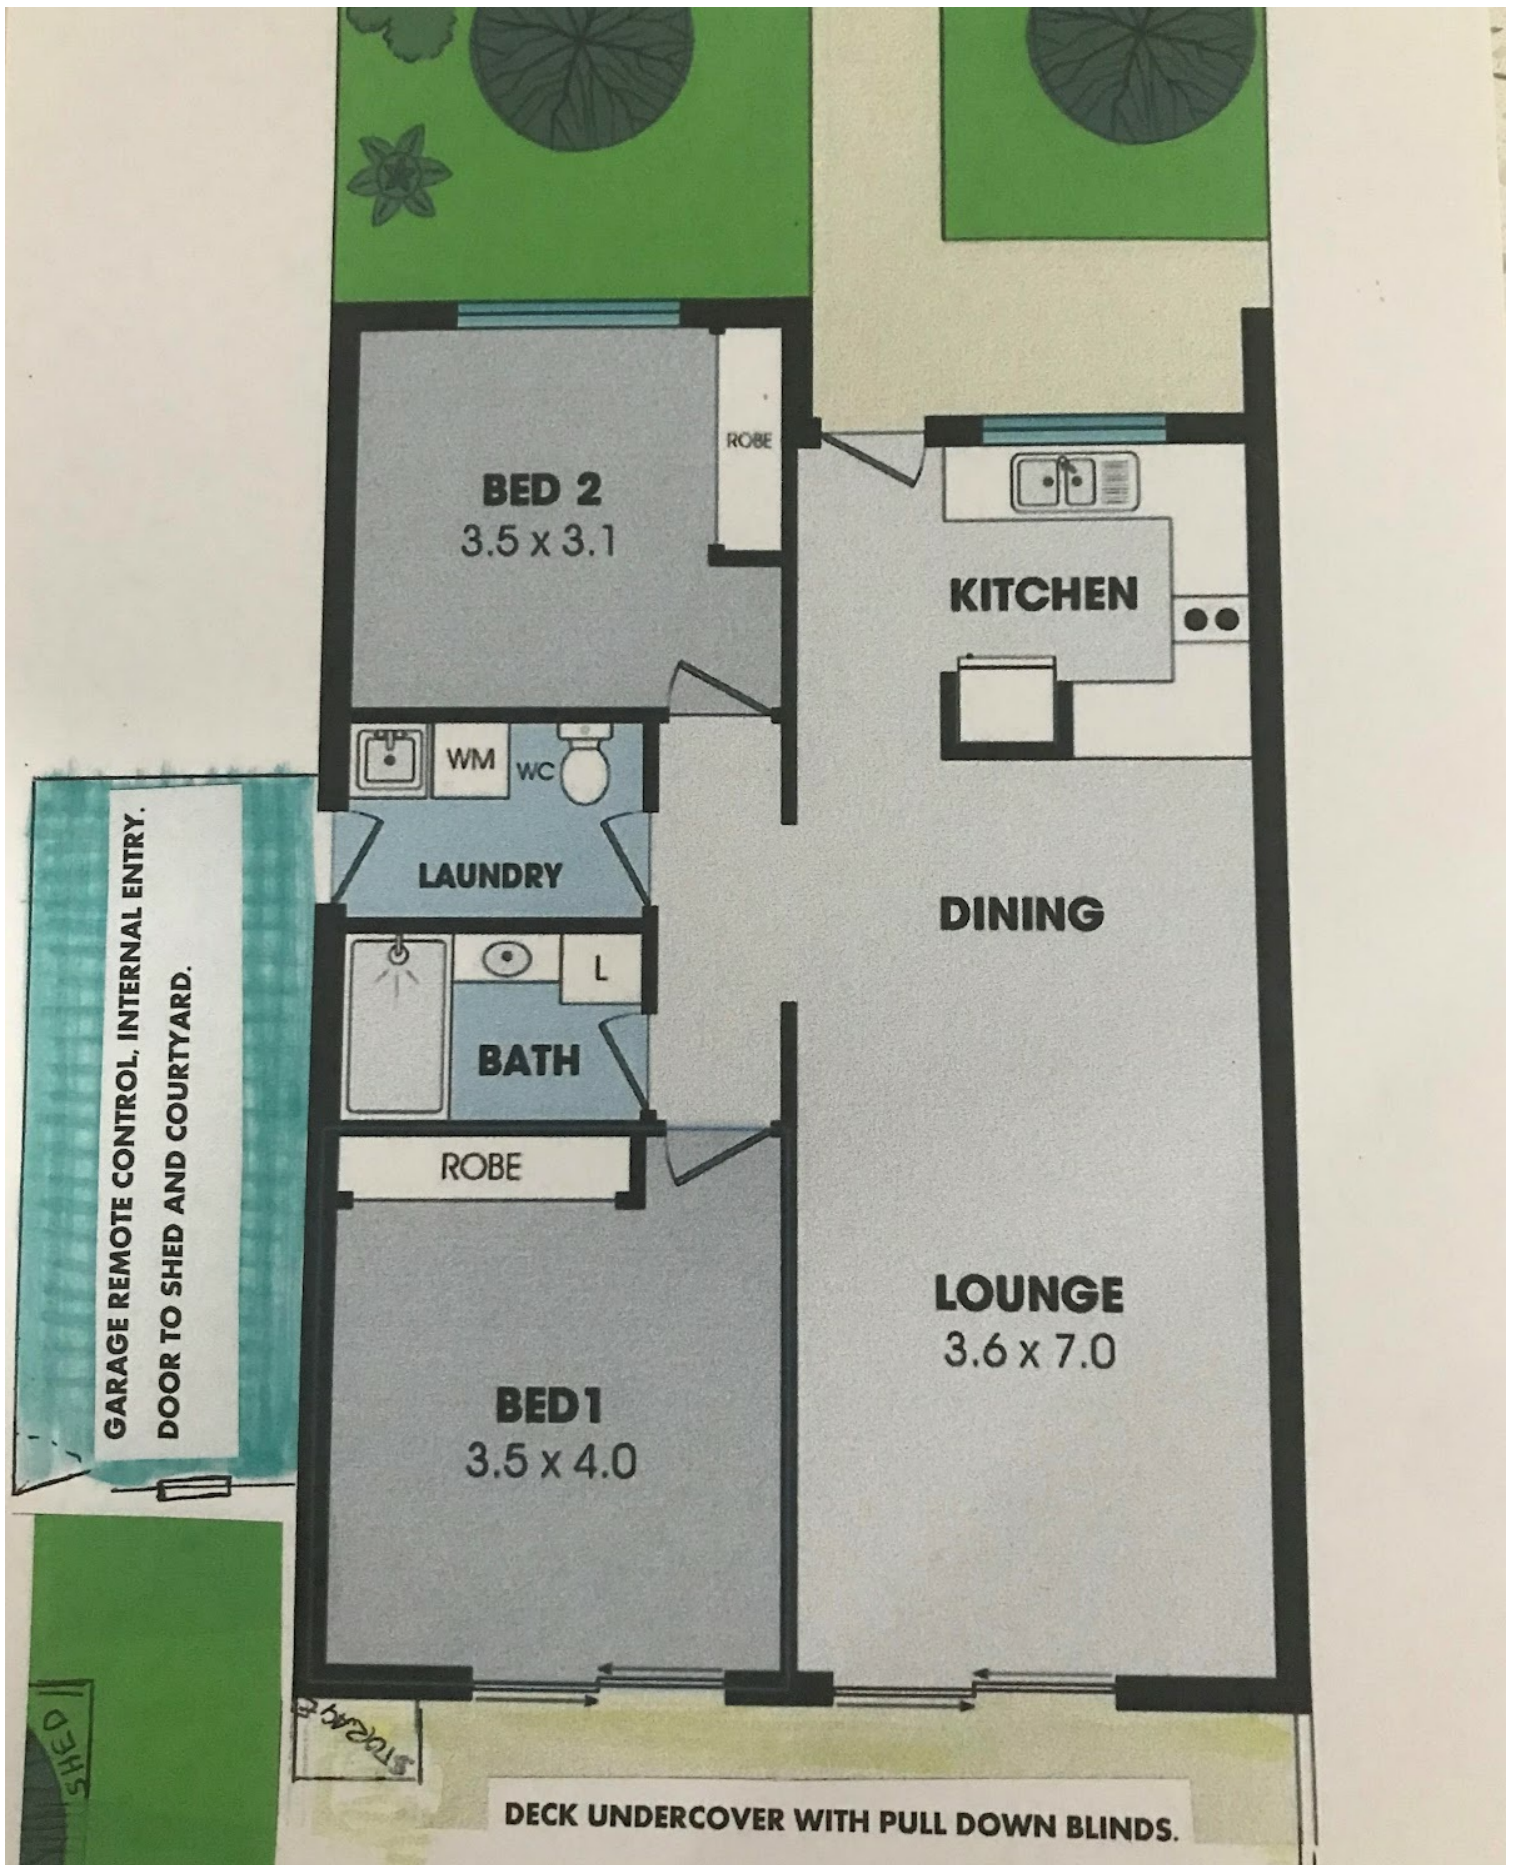

- *Two large bedrooms, with built-ins.
- *Neat kitchen with dishwasher, overlooking front garden.
- *Main bathroom with vanity and large shower.
- *Separate toilet and laundry with internal access to the garage.
- *Spacious lounge room and dining leading out to screened back deck and courtyard.
- *Reverse cycle split air conditioner.
- *Ceiling Fans in both bedrooms and living room.
- *Private Rear Courtyard, cloths line and garden shed and access from the garage.
- *Remote control garage door, with internal entry to the Villa.
- *Walking Distance to the Beach (10 mins), Shops (20 mins) and Public Transport – the bus stop is (3 mins).

2 BED | 1 BATH | 1 CAR

PRICE:
\$575,000

OPEN FOR INSPECTION:
N/A

Kerrie Duval
0400843888
kez@atrealty.com.au
www.atrealty.com.au

Disclaimer: Please note this floor plan is for marketing purposes and is to be used as a guide only. All dimensions are estimates only and may not be exact measurements.