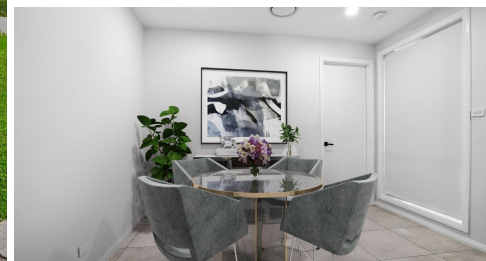

3 & 3A DOYLE STREET, CAMPBELLTOWN, NSW, 2560

Tameem Nazari

SOLD

MACARTHUR HEIGHTS – 4 BEDROOM HOME WITH 1 BEDROOM GRANNY FLAT

3 & 3A DOYLE STREET, CAMPBELLTOWN

Positioned in one of Macarthur's exclusive Estates of Macarthur Heights is the opportunity to secure this one-year-old, four-bedroom custom tastefully designed home with an attached one - bedroom granny flat in a desirable family friendly location. This home which encompasses comfort, style and practicality, vibrant interiors accompanied with quality features can be adorned at every turn.

Perfect for the savvy investor with a combined potential rent of $1,250 - $1,300pw or those looking for a property that can accommodate extended family members, the expansive floor plan will impress any astute buyer looking for an idyllic family lifestyle within walking distance to all amenities.

House includes:

- Main Home with Luxury features found throughout
- Four bedrooms with built-ins
- Master bedroom with walk in robe & ensuite
- Open planned living & dining
- Separate lounge room
- Gorgeous kitchen with 40mm stone bench tops, 900mm appliances, dishwasher, soft closing cupboards and 900mm appliances
- Main bathroom with freestanding bath, and separate semi frameless Shower
- 2.75m Ceiling height
- Ducted air conditioning
- Video intercom
- LED down lights to living areas
- Alarm
- Undercover entertaining area
- Low maintenance backyard
- Double Remote-Control Garage

Granny Flat includes

5 BED | 3 BATH | 2 CAR

PRICE:
$1,265,000

OPEN FOR INSPECTION:
N/A

Tameem Nazari
0422415837
tameem@atrealty.com.au
Nazari Property Group