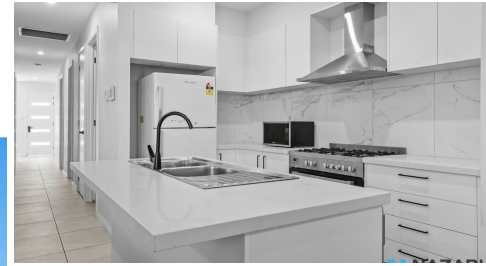

3 & 3A DOYLE STREET, CAMPBELLTOWN, NSW, 2560

Tameem Nazari

SOLD

MACARTHUR HEIGHTS – 4 BEDROOM HOME WITH 1 BEDROOM GRANNY FLAT

3 & 3A DOYLE STREET, CAMPBELLTOWN

Positioned in one of Macarthur's exclusive Estates of Macarthur Heights is the opportunity to secure this one-year-old, four-bedroom custom tastefully designed home with an attached one - bedroom granny flat in a desirable family friendly location. This home which encompasses comfort, style and practicality, vibrant interiors accompanied with quality features can be adorned at every turn.

Perfect for the savvy investor with a combined potential rent of $1,250 - $1,300pw or those looking for a property that can accommodate extended family members, the expansive floor plan will impress any astute buyer looking for an idyllic family lifestyle within walking distance to all amenities.

House includes:

- Main Home with Luxury features found throughout
- Four bedrooms with built-ins
- Master bedroom with walk in robe & ensuite
- Open planned living & dining
- Separate lounge room
- Gorgeous kitchen with 40mm stone bench tops, 900mm appliances, dishwasher, soft closing cupboards and 900mm appliances
- Main bathroom with freestanding bath, and separate semi frameless Shower
- 2.75m Ceiling height
- Ducted air conditioning
- Video intercom
- LED down lights to living areas
- Alarm
- Undercover entertaining area
- Low maintenance backyard
- Double Remote-Control Garage

Granny Flat includes

5 BED | 3 BATH | 2 CAR

PRICE:
$1,265,000

OPEN FOR INSPECTION:
N/A

Tameem Nazari
0422415837
tameem@atrealty.com.au
Nazari Property Group