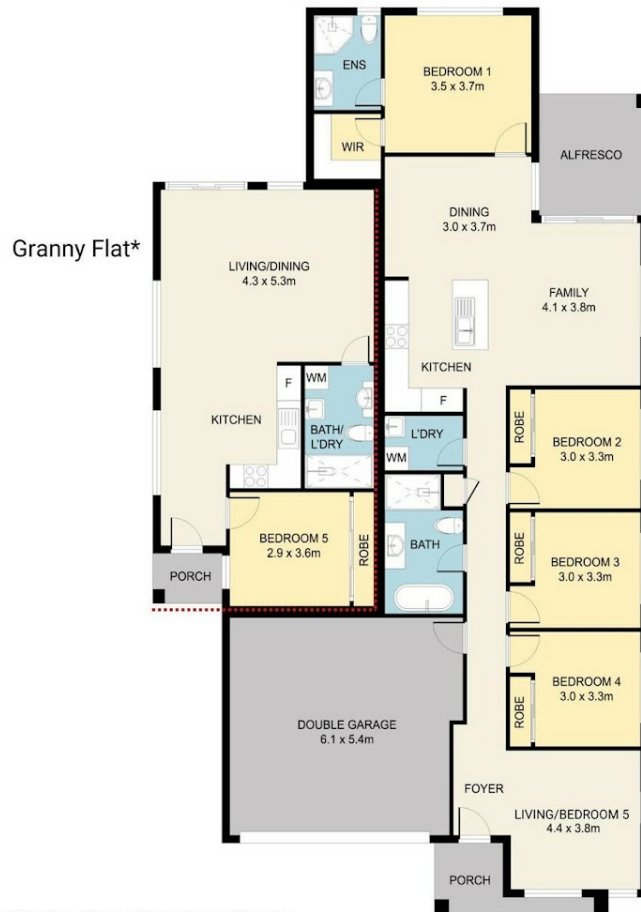

Perfect for the savvy investor with a combined potential rent of \$1,250 - \$1,300pw or those looking for a property that can accommodate extended family members, the expansive floor plan will impress any astute buyer looking for an idyllic family lifestyle within walking distance to all amenities.

House includes:

- Main Home with Luxury features found throughout
- Four bedrooms with built-ins
- Master bedroom with walk in robe & ensuite
- Open planned living & dining
- Separate lounge room
- Gorgeous kitchen with 40mm stone bench tops, 900mm appliances, dishwasher, soft closing cupboards and 900mm appliances
- Main bathroom with freestanding bath, and separate semi frameless Shower
- 2.75m Ceiling height
- Ducted air conditioning
- Video intercom
- LED down lights to living areas
- Alarm
- Undercover entertaining area
- Low maintenance backyard
- Double Remote-Control Garage

Granny Flat includes

5 BED | 3 BATH | 2 CAR

PRICE:
\$1,265,000

OPEN FOR INSPECTION:
N/A

Tameem Nazari
0422415837
tameem@atrealty.com.au
Nazari Property Group

3 DOYLE STREET, CAMPBELLTOWN

Disclaimer : Dimensions are approximate and should only be used as a guide.
 All information contained herein is gathered from sources we believe to be reliable.
 However, we cannot guarantee its accuracy and interested parties should rely on their own enquiries.

Disclaimer: Please note this floor plan is for marketing purposes and is to be used as a guide only. All dimensions are estimates only and may not be exact measurements.