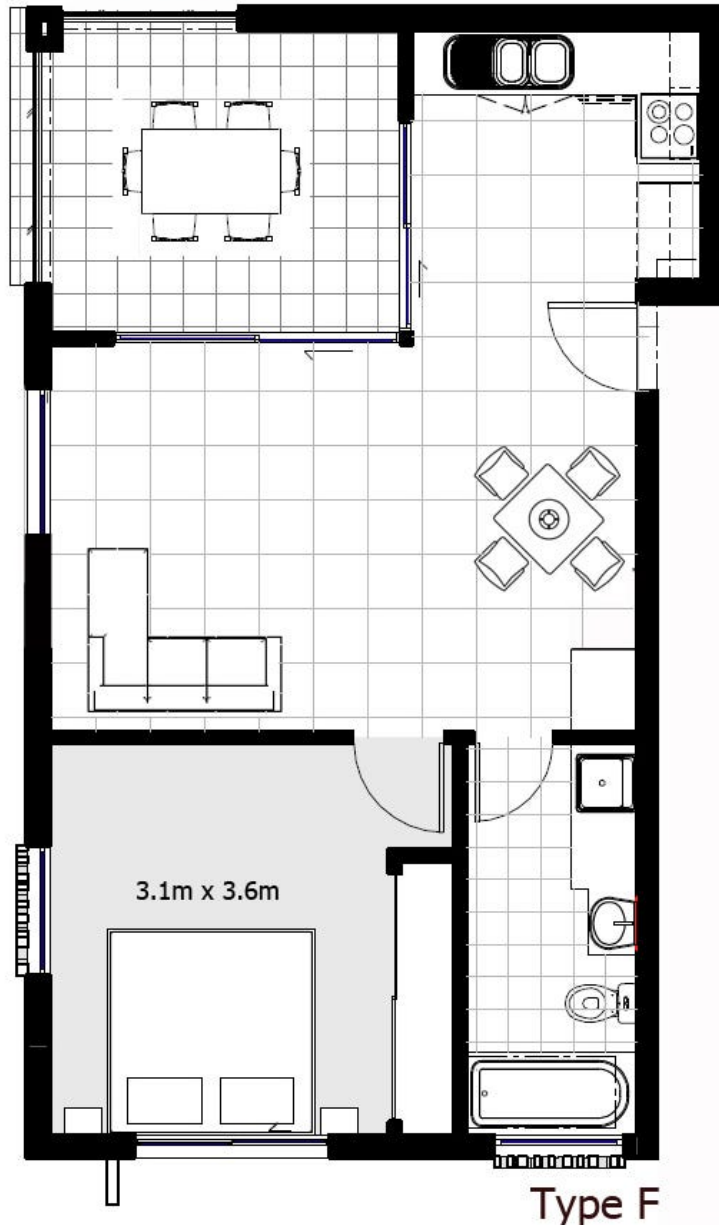

Type F

Typical Floorplan

Disclaimer: Please note this floor plan is for marketing purposes and is to be used as a guide only. All dimensions are estimates only and may not be exact measurements.