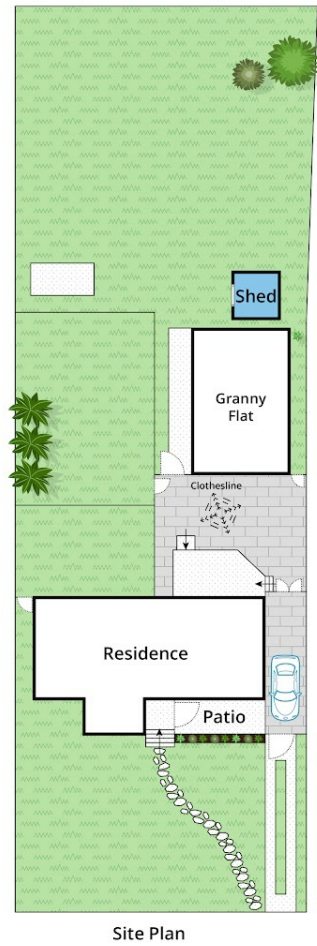

## UNDER CONTRACT

Rare Opportunity - Huge Potential – 1,126 sqm level land

This large, level parcel of land on 1,126sqm, offers an array of possibilities. Build your dream home or renovate the existing home and buildings.

The existing classic single level red brick home has 3 bedrooms, a family bathroom and living room. Included in the rear garden is a converted garage that has been turned into a granny flat/ large rumpus room complete with bathroom and kitchenette also suitable for a home office.

Don't miss out on this rare opportunity to purchase a large block to create your dream home.

**3 BED | 1 BATH | 0 CAR**

PRICE:  
**\$2,170,000**

OPEN FOR INSPECTION:  
N/A

**Karen Turner**  
**0424755448**  
karen@turnercullenproperty.com.au  
turnercullenproperty.com.au

Whilst [bwrm.com.au](http://bwrm.com.au) has made every attempt to ensure the accuracy of the floor plan contained here, measurements are approximate and no responsibility is taken for any error, omission, or mis-statement. This plan is for illustrative purposes only.