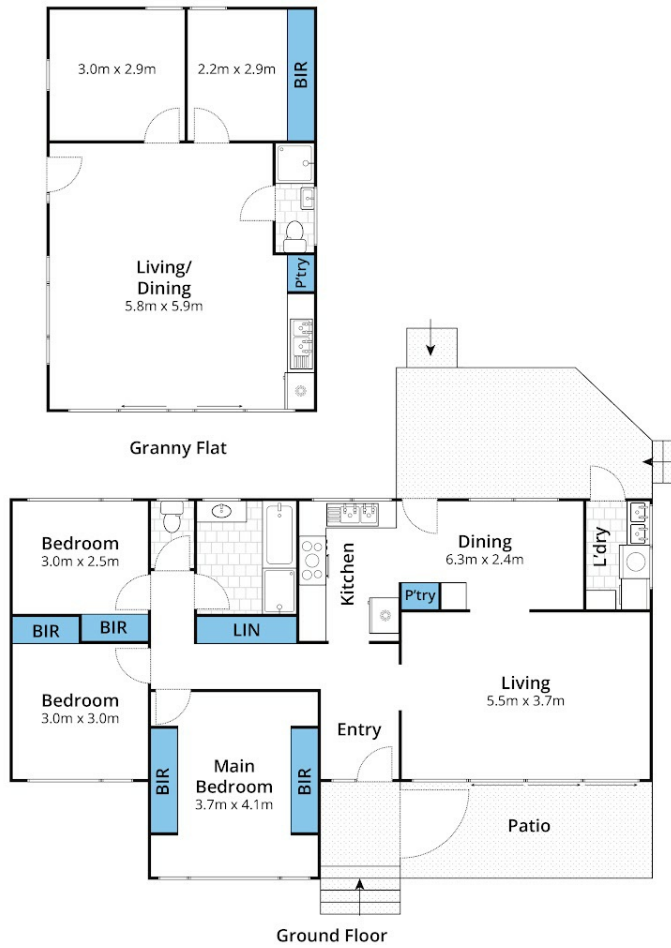

The existing classic single level red brick home has 3 bedrooms, a family bathroom and living room. Included in the rear garden is a converted garage that has been turned into a granny flat/ large rumpus room complete with bathroom and kitchenette also suitable for a home office.

Whilst [bwrm.com.au](http://bwrm.com.au) has made every attempt to ensure the accuracy of the floor plan contained here, measurements are approximate and no responsibility is taken for any error, omission, or mis-statement. This plan is for illustrative purposes only.

## 82 Myoora Road, Terry Hills

Disclaimer: Please note this floor plan is for marketing purposes and is to be used as a guide only. All dimensions are estimates only and may not be exact measurements.