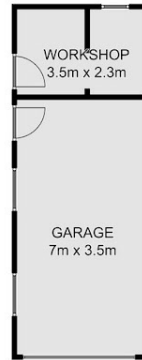

115 Towradgi Road Towradgi

Disclaimer: Please note this floor plan is for marketing purposes and is to be used as a guide only. All dimensions are estimates only and may not be exact measurements.