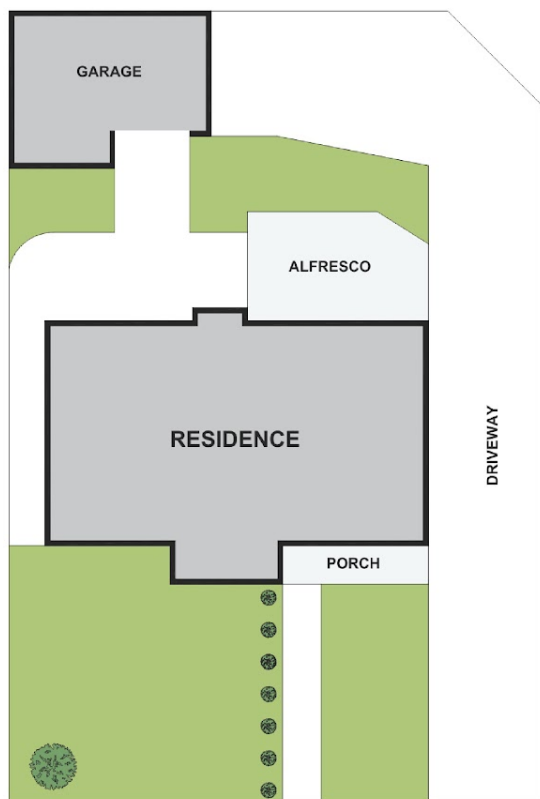

SITE PLAN

Disclaimer: Please note this floor plan is for marketing purposes and is to be used as a guide only. All dimensions are estimates only and may not be exact measurements.