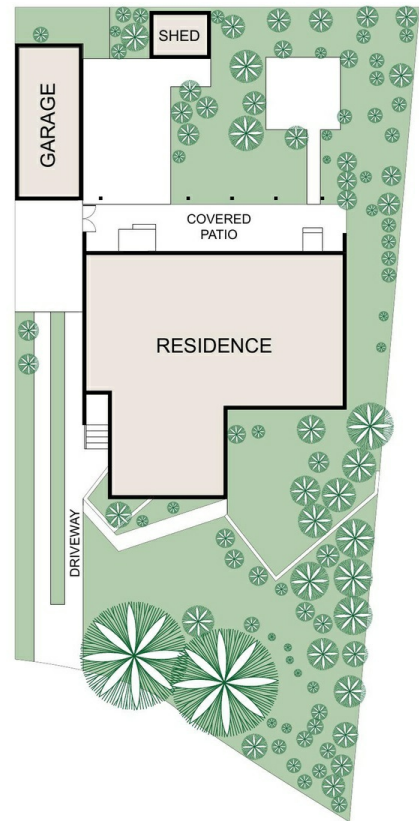

Enjoy a flexible layout with timber look floors to the separate family and meals areas, while the sunken lounge showcases slate tile flooring and an attractive vaulted ceiling to capture plenty of northerly sunlight.

www.thepropertyagents.com.au

Disclaimer: Please note this floor plan is for marketing purposes and is to be used as a guide only. All dimensions are estimates only and may not be exact measurements.