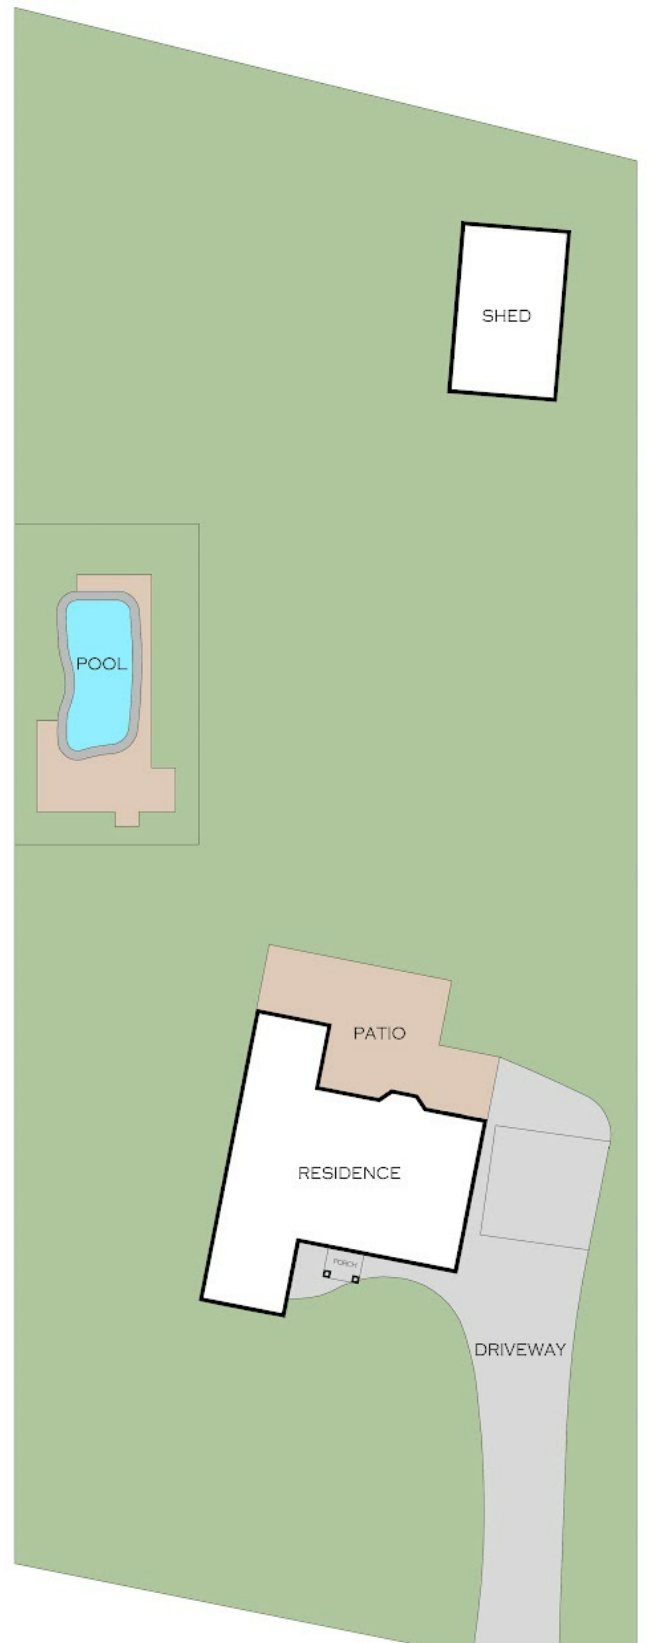

A true entertainers delight, this massive back patio is perfect for hosting friends and family on a summers evening. Overlooking the elevated manicured yard and huge pool area (pool does require new chlorinator and filter) this property has all the bells and whistles. As well a 9x6m shed that can house your tools, equipment, or serve as a workshop for your hobbies. This stunning easy maintenance 3070m<sup>2</sup> block provides ample space for gardening, landscaping, or additional outdoor features to suit your lifestyle.

Don't miss this unique opportunity to secure your new acreage family home. This property is a canvas awaiting your personal touch.

Make sure you call Paige and Kat today

Features include:

- 4 good sized bedrooms with ceiling fans and BIR
- 2 bathrooms, main bathroom has bath
- Carport suitable for 2 cars
- Separate rumpus room
- Kitchen overlooking back patio
- Fireplace in the kitchen, perfect for winter
- Fully fenced with front electric gate
- Well maintained 3070m<sup>2</sup> block
- Massive back patio area
- Huge pool area perfect for summer
- Separate laundry
- 9x6m shed

Disclaimer: Please note this floor plan is for marketing purposes and is to be used as a guide only. All dimensions are estimates only and may not be exact measurements.