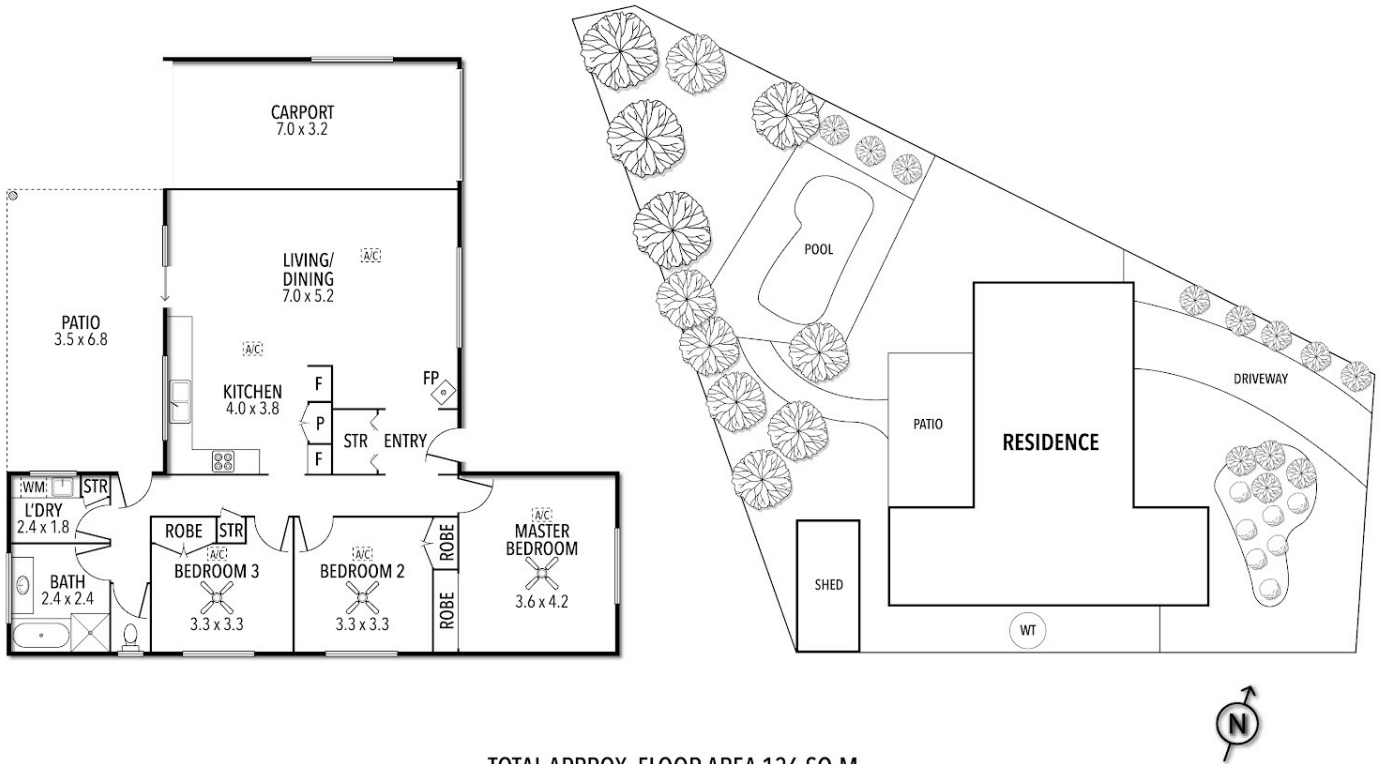

# 7 LAWSON CT KIPPA-RING, QLD, AUSTRALIA

TOTAL APPROX. FLOOR AREA 136 SQ.M.

Whilst every attempt has been made to ensure accuracy of the floor plan contained here, measurements of doors, windows, rooms, and any other items are approximate and no responsibility is taken for any error, omission, or mis-statement. This plan is for illustrative purposes only and should be used as such by any prospective purchaser. The services, systems and appliances shown have not been tested and no guarantee as to this operability or efficiency can be given.

Disclaimer: Please note this floor plan is for marketing purposes and is to be used as a guide only. All dimensions are estimates only and may not be exact measurements.