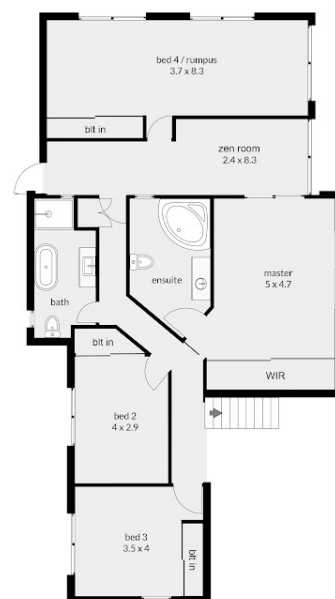

Upstairs.

Downstairs.

Total Floor Area:
Over 300m2 approx.

Disclaimer: Please note this floor plan is for marketing purposes and is to be used as a guide only. All dimensions are estimates only and may not be exact measurements.

Teresa Cawte
0413209810
teresacawte@atrealty.com.au
www.atrealty.com.au