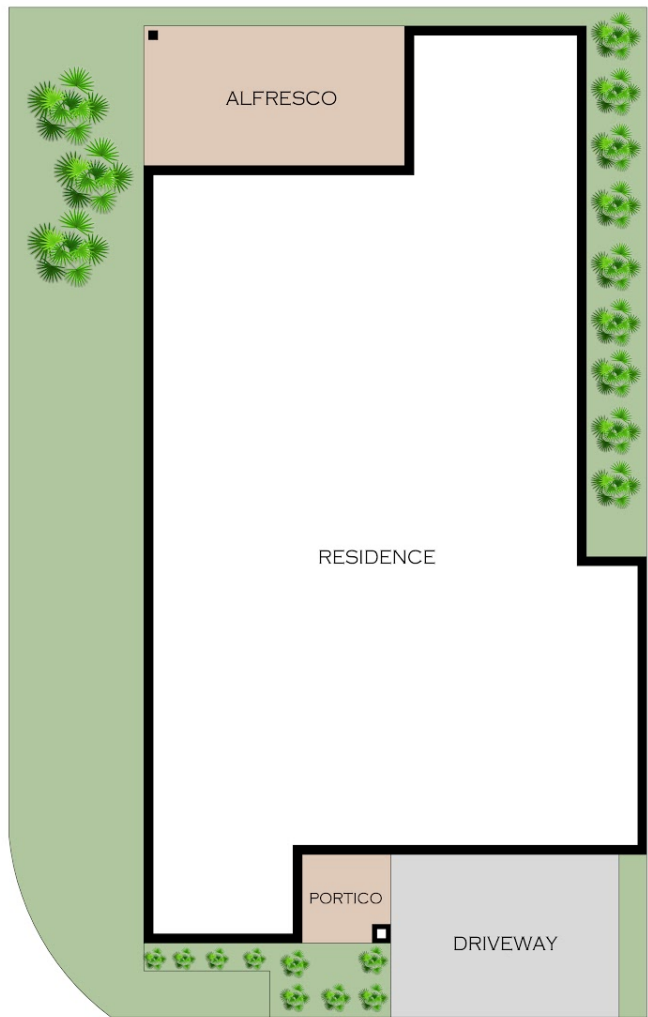

Disclaimer: Please note this floor plan is for marketing purposes and is to be used as a guide only. All dimensions are estimates only and may not be exact measurements.