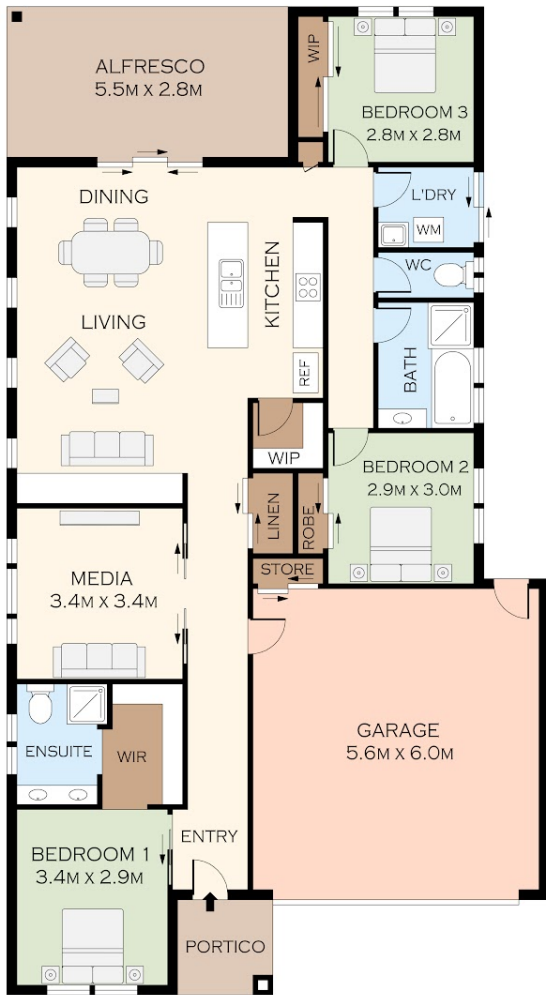

This home boasts a stunning modern design, with attention to detail that sets it apart from the rest.

The open-plan kitchen, living and dining area provides a comfortable space for relaxation and entertaining, making it ideal for gatherings with friends and family.

- 3 bedrooms with ceiling fans and BIR
- Ensuite with double vanity as well as bath in main bathroom
- Spacious open plan kitchen, living and dining
- Timber look flooring and stone bench tops
- Walk in pantry
- Covered outdoor entertaining area
- 6.6kw solar
- Side access, perfect for a caravan/trailer
- Media room or potential 4th bedroom

3 BED | 2 BATH | 2 CAR

PRICE:
\$635,000

OPEN FOR INSPECTION:
N/A

Paige Crendon
0413402110
Crendonpropertygroup@gmail.com
www.atrealty.com.au

Disclaimer: Please note this floor plan is for marketing purposes and is to be used as a guide only. All dimensions are estimates only and may not be exact measurements.