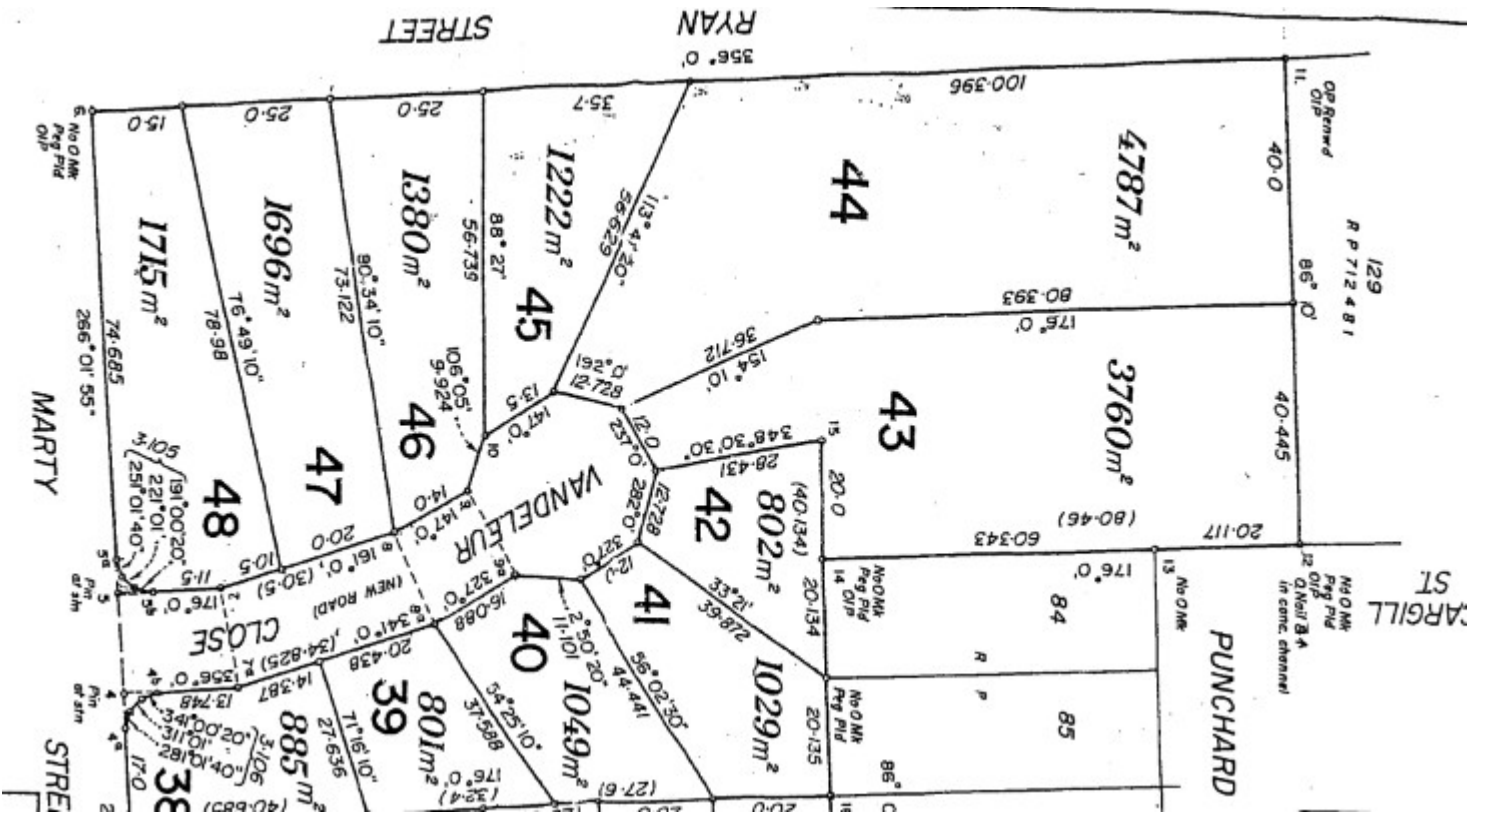

0 BED | 0 BATH | 0 CAR

PRICE:
\$120,000

OPEN FOR INSPECTION:
N/A

Jean Laterre
0437696969

jean.ccr@atrealty.com.au

www.atrealty.com.au

Disclaimer: Please note this floor plan is for marketing purposes and is to be used as a guide only. All dimensions are estimates only and may not be exact measurements.