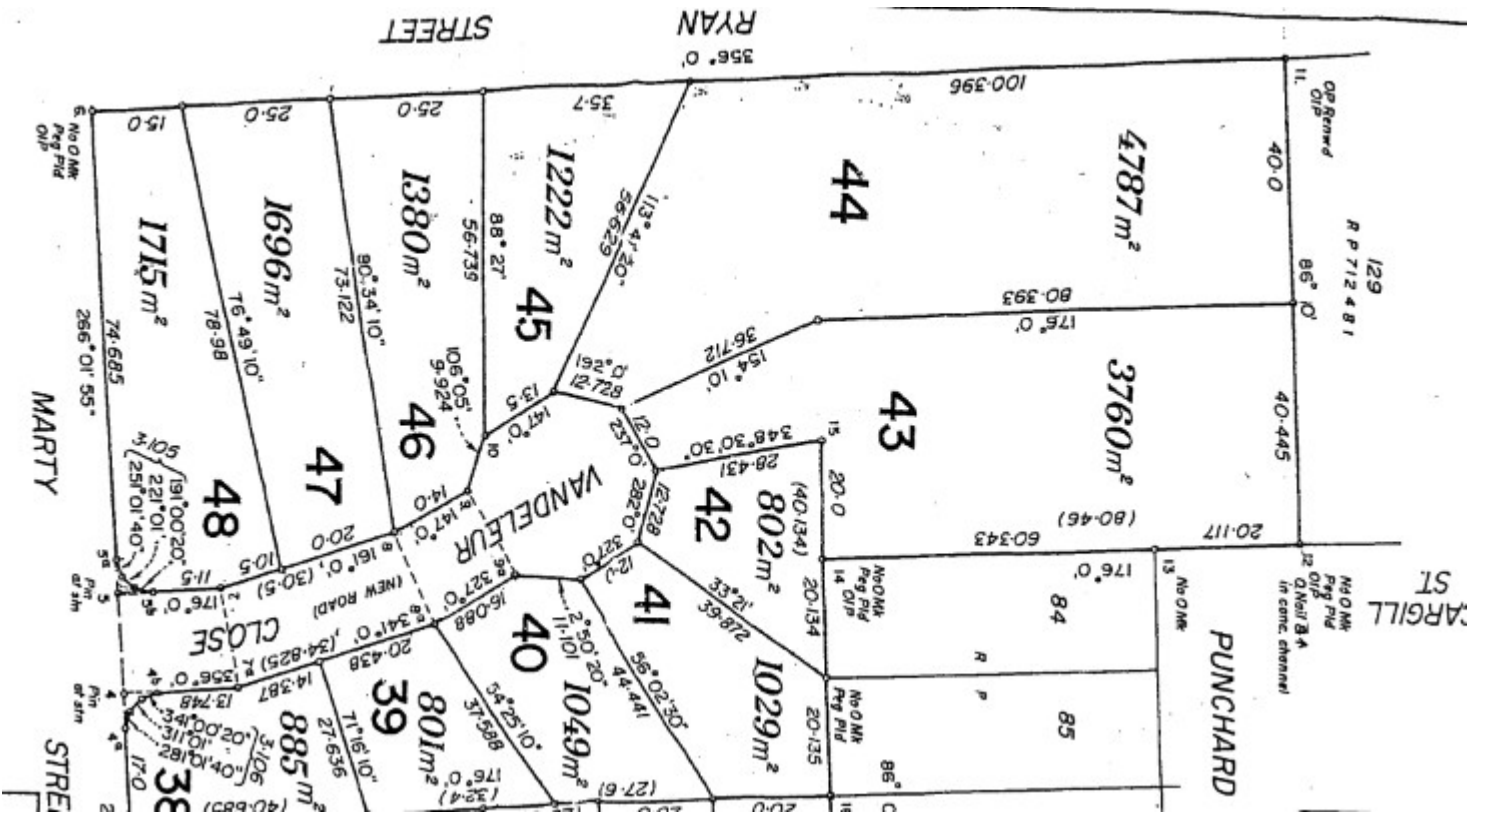

0 BED | 0 BATH | 0 CAR

PRICE:
\$120,000

OPEN FOR INSPECTION:
N/A

Jean Laterre
0437696969
jean.ccr@atrealty.com.au
www.atrealty.com.au

Disclaimer: Please note this floor plan is for marketing purposes and is to be used as a guide only. All dimensions are estimates only and may not be exact measurements.