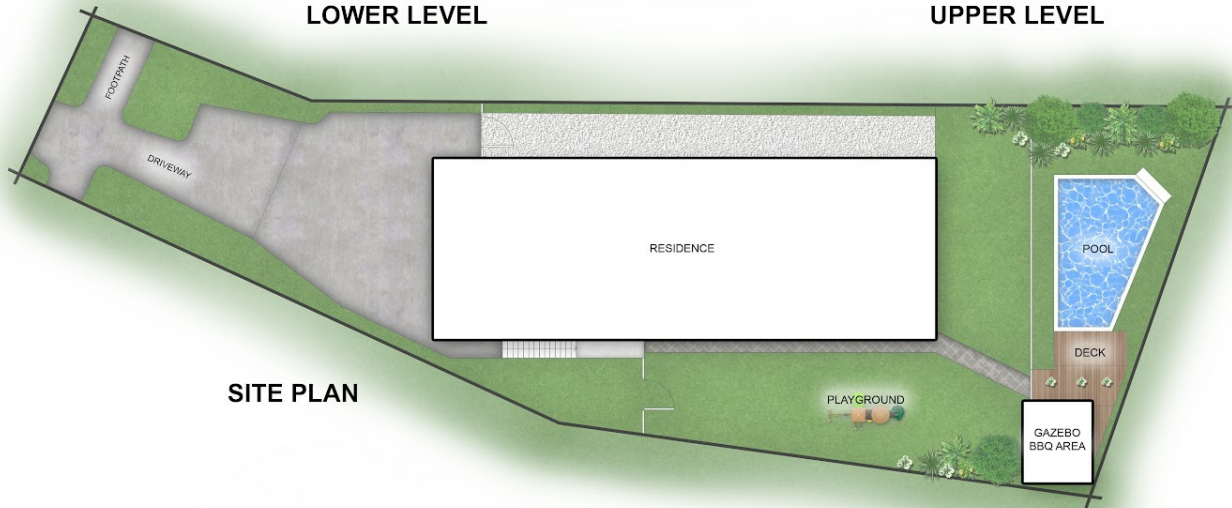

SITE PLAN

Disclaimer: Please note this floor plan is for marketing purposes and is to be used as a guide only. All dimensions are estimates only and may not be exact measurements.