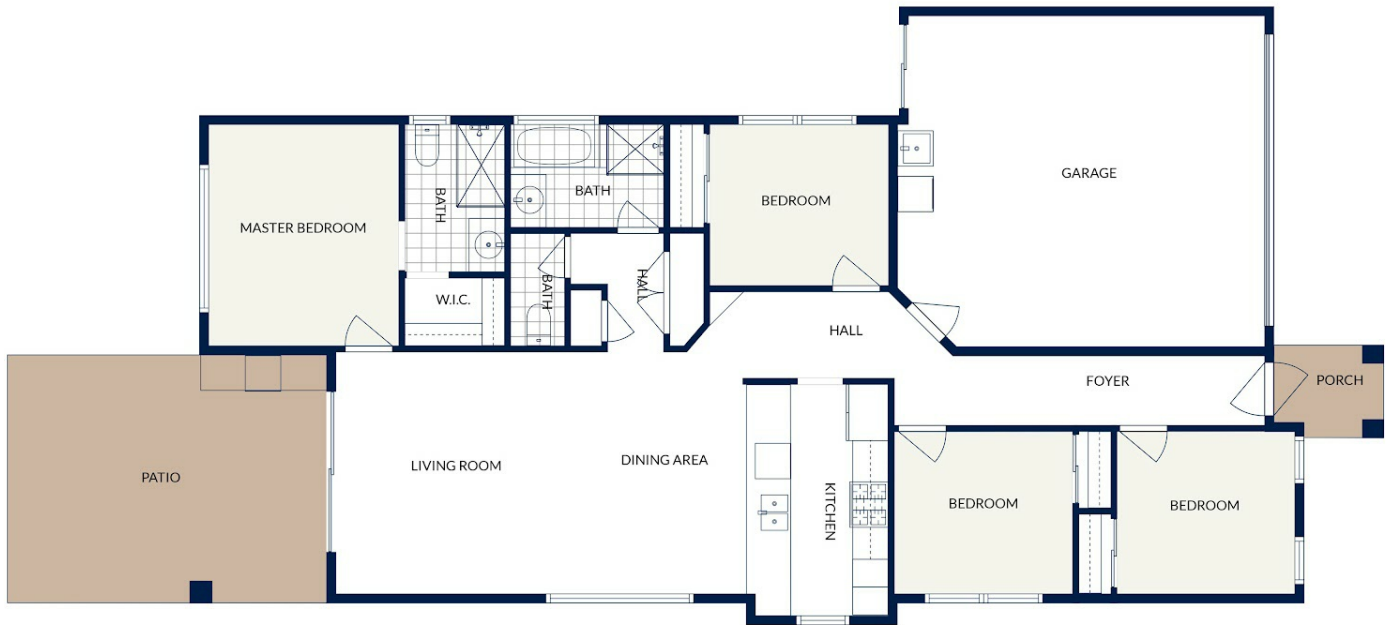

The heart of this home features a well-equipped kitchen with expansive bench space and ample storage, adjoining a spacious open plan living/dining area leading to your stylish private alfresco, perfect for effortless entertaining.

### HOME FEATURES:

- Modern kitchen with gas cooktop and dishwasher
- Open plan lounge/dining
- Master bedroom with WIR & Ensuite
- 3 additional bedrooms with ceiling fans and BIR
- Large family bathroom with separate toilet
- Security screens
- Alfresco with stone bench space
- Dog friendly fenced yard
- Low maintenance landscaping
- & so much more....

4 BED | 2 BATH | 2 CAR

PRICE:  
\$690,000

OPEN FOR INSPECTION:  
N/A

**Mitchell Younger**  
**0488458887**  
mitchell.younger@atrealty.com.au  
[www.atrealty.com.au](http://www.atrealty.com.au)

Scale in metres. Indicative only. Dimensions are approximate. All information contained herein is gathered from sources we believe to be reliable. However, we cannot guarantee its accuracy and interested persons should rely on their own enquiries.

50 Raff Road, Caboolture South

Disclaimer: Please note this floor plan is for marketing purposes and is to be used as a guide only. All dimensions are estimates only and may not be exact measurements.