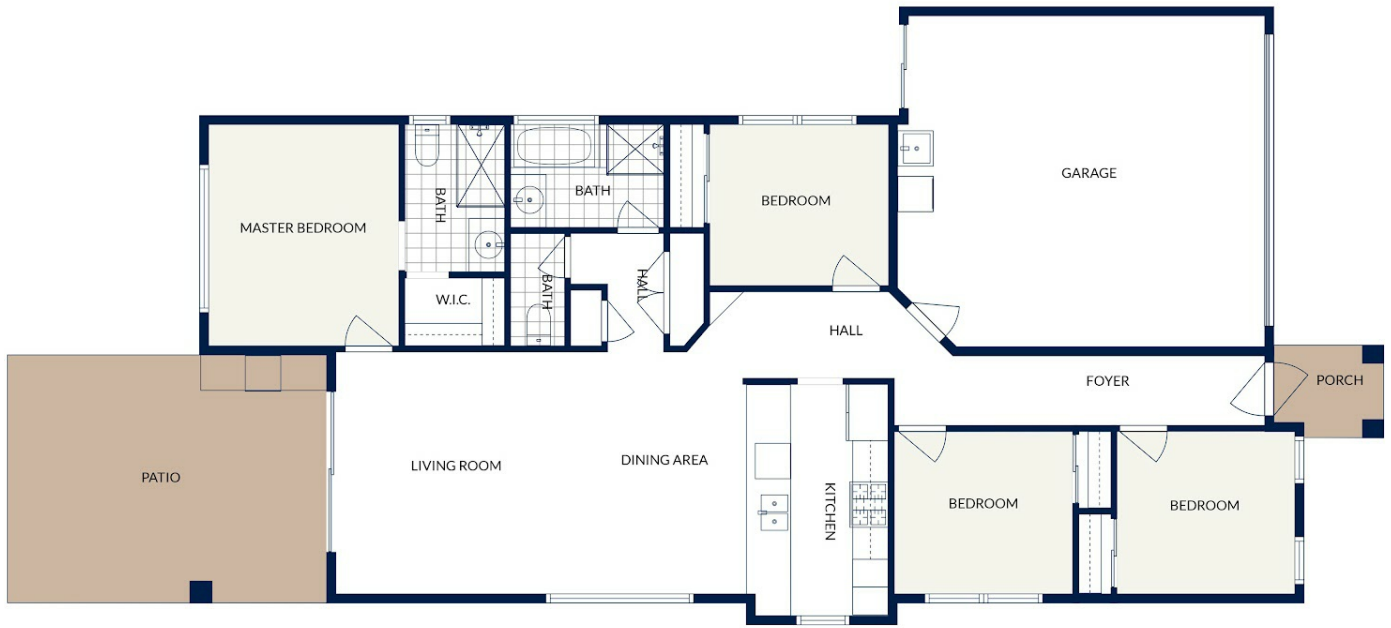

### HOME FEATURES:

- Modern kitchen with gas cooktop and dishwasher
- Open plan lounge/dining
- Master bedroom with WIR & Ensuite
- 3 additional bedrooms with ceiling fans and BIR
- Large family bathroom with separate toilet
- Security screens
- Alfresco with stone bench space
- Dog friendly fenced yard
- Low maintenance landscaping
- & so much more....

Scale in metres. Indicative only. Dimensions are approximate. All information contained herein is gathered from sources we believe to be reliable. However, we cannot guarantee its accuracy and interested persons should rely on their own enquiries.