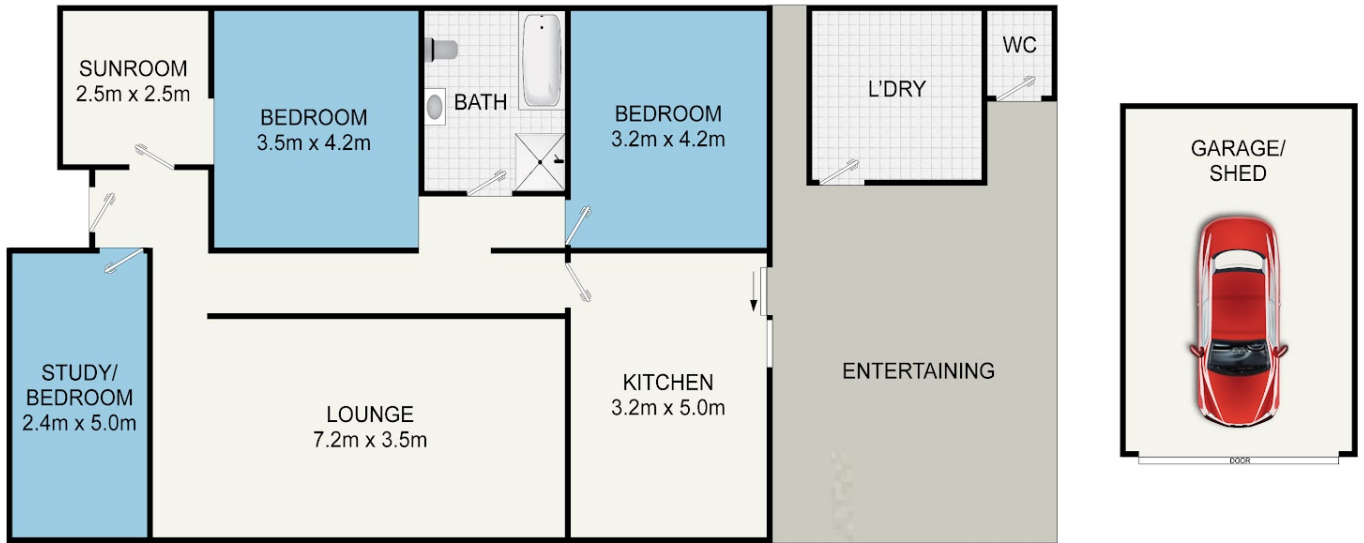

Don't let looks fool you, this home is bigger than what it looks from the outside. With 2 bedrooms and a generous sleepout that could easily be turned into a third bedroom. You will be cooking with gas in your well appointed kitchen. You also have a combined dining and lounge room, downstairs laundry with an extra toilet.

- *Two large bedrooms
- *Front entry can be used as office space
- *Large sleepout, convert this to a third bedroom or use as an office/storage
- *Large Lounge/dining room
- *Good size kitchen with gas cooktop & oven, dishwasher. Plenty of under bench storage & walk in pantry
- *Bathroom with separate toilet
- *Downstairs laundry with additional toilet
- *Hills hoist in the backyard
- *Rain water tank
- *Gas hot water
- *Single garage
- *Side access on both sides of the property
- *Fenced backyard
- *Town Water, sewered
- *Rates are approximately \$1385 per year

INT: 123 m²
EXT: 30 m²

All stated dimensions are approximate only. Particulars given are for general information only and do not constitute any representation on the part of the vendor or agent.

16 HERBERT STREET, MILLMERRAN

Disclaimer: Please note this floor plan is for marketing purposes and is to be used as a guide only. All dimensions are estimates only and may not be exact measurements.