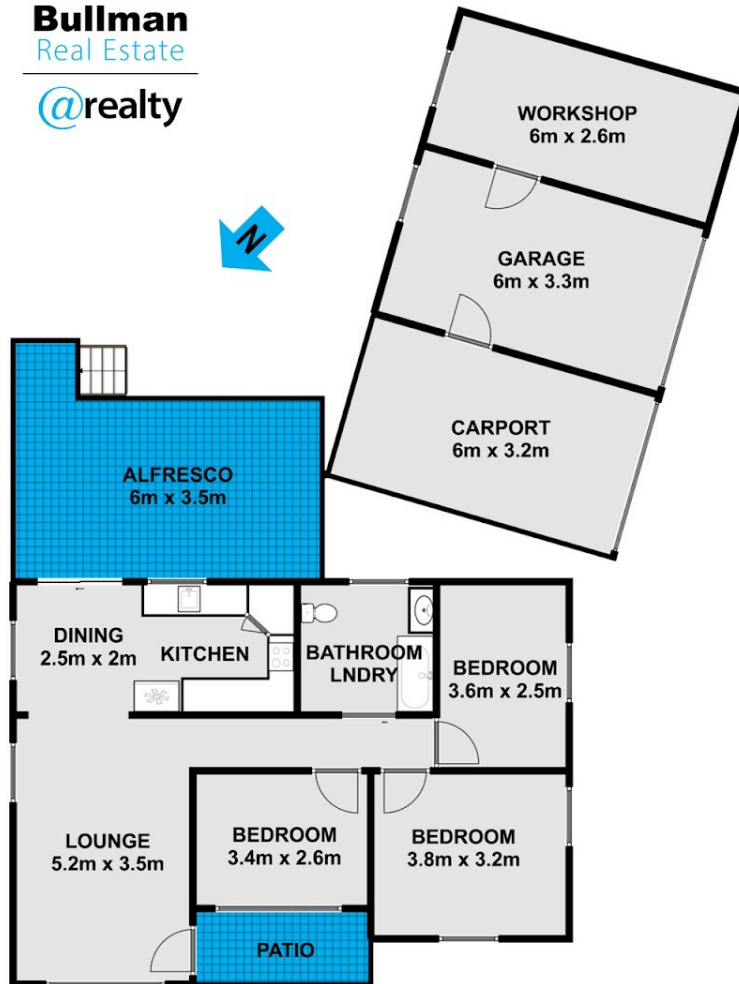

Bullman
Real Estate

@realty

17 Karingal Avenue Koonawarra

Disclaimer: Please note this floor plan is for marketing purposes and is to be used as a guide only. All dimensions are estimates only and may not be exact measurements.