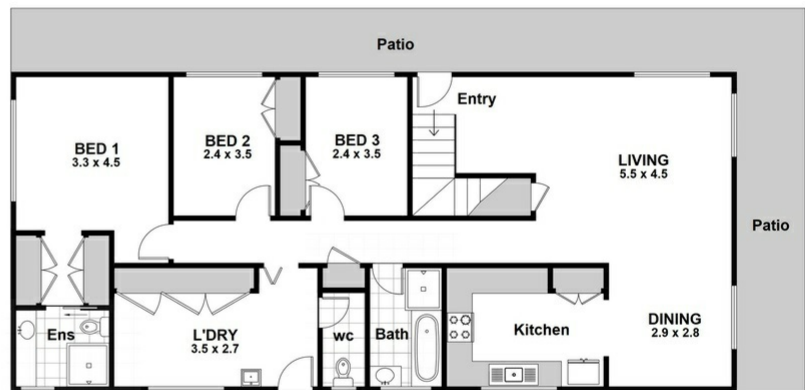

- @ New Steel build with your very own private Jetty and Boat ramp
- @ Direct boat access to St Georges Basin & the Pacific Ocean
- @ Recently renovated and refreshed meaning the hard work is done
- @ Incredible water views throughout, giving the most amazing feeling of calm
- @ Living spaces are filled with natural light, creating a warm and inviting atmosphere
- @ Main bedroom suite boasts its own WIR and en-suite, whilst all others have BIR's
- @ Offers great flexibility to cater for all occasions with a multitude of options
- @ Upstairs kitchenette, bathroom, 2 bedrooms and outstanding water views
- @ Storage spaces galore to keep your home clutter-free and organized
- @ Tandem garage offers secure storage for all your cars, boats, and toys
- @ New electricals, fans, blinds, flyscreens, floor coverings & A/C
- @ Covered pergola area to entertain your family and friends
- @ Side access, storage sheds, security, and more

Call Glenn right now and escape to your dream home in beautiful Sussex Inlet

5 BED | 3 BATH | 2 CAR

PRICE:
\$1,300,000

OPEN FOR INSPECTION:
N/A

Glenn Wright
0408120866
glenn.wright@atrealty.com.au
Wright Way Realty

GROUND FLOOR

22 Ibis Place, Sussex Inlet NSW

Scale is in Metres & indicative only & dimensions are only approximate.
 The information contained & gathered herein is we believe from sources to be reliable.
 We can not guarantee it's accuracy & persons should rely on their own enquiries.

Disclaimer: Please note this floor plan is for marketing purposes and is to be used as a guide only. All dimensions are estimates only and may not be exact measurements.