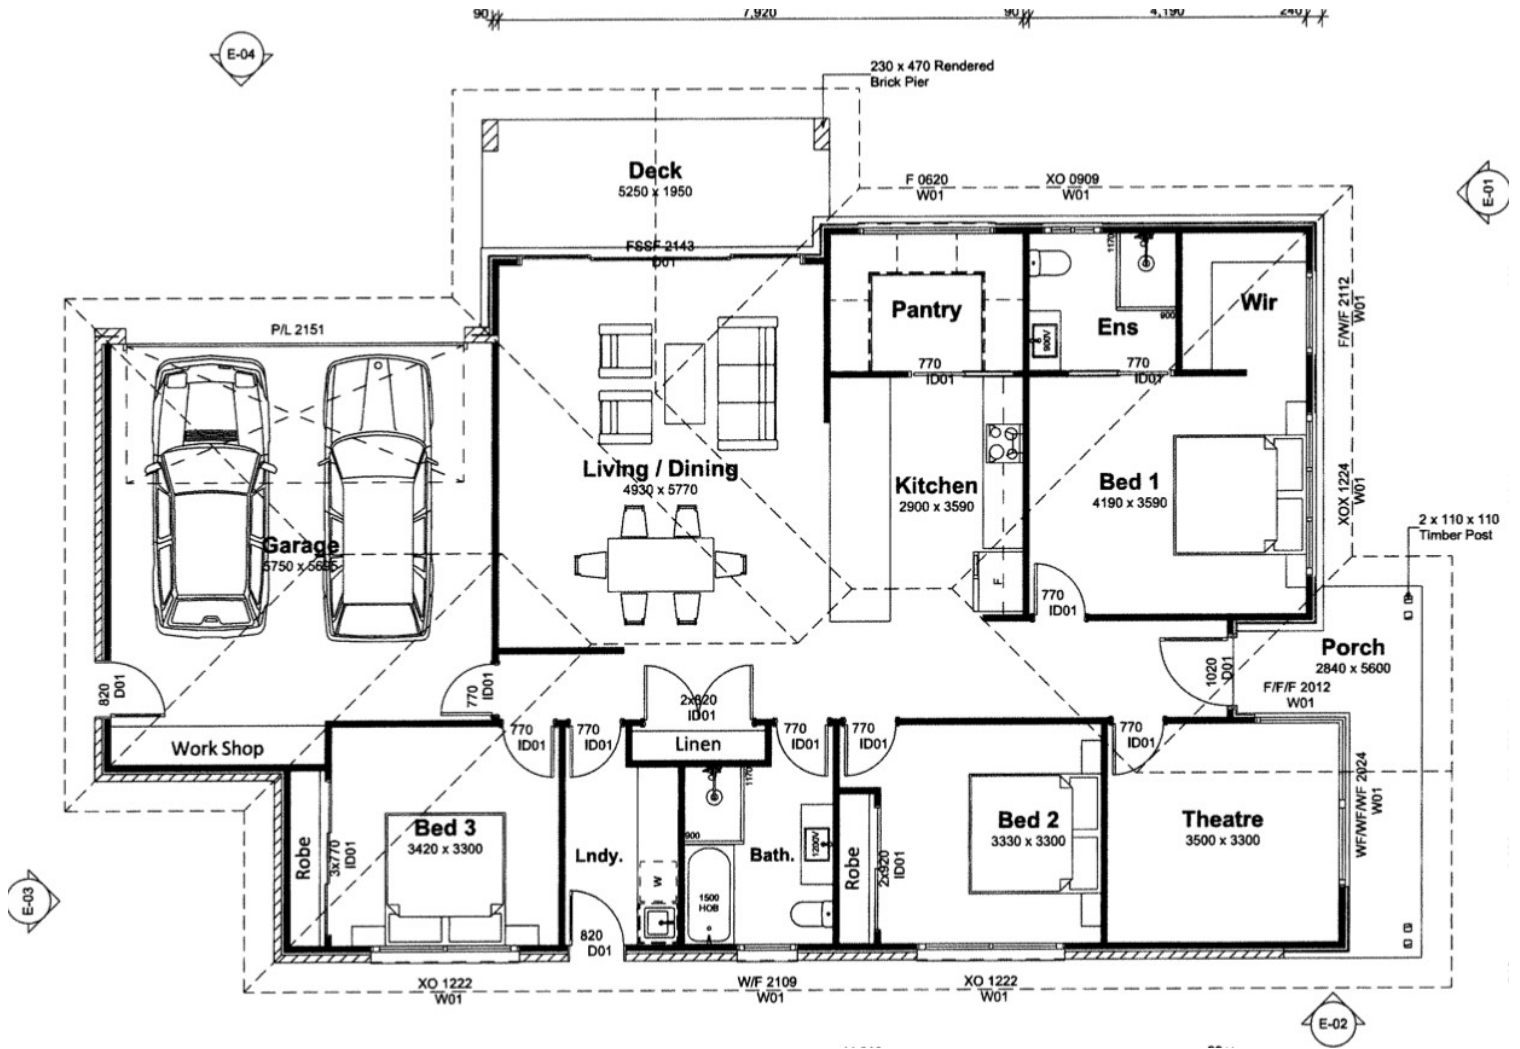

### EXPERIENCE THE ULTIMATE IN COMFORT AND STYLE IN THIS NEW HOUSE PLUS A GENEROUS 594.2M2 OF LAND IN THE RADCLIFFE ESTATE WYEE, NSW

Discover your dream oasis in Wyee, NSW, Australia! Unveiling a turnkey package featuring a breathtaking home design crafted to exceed your expectations. Elevate your lifestyle with upgraded features that transcend the ordinary, catering to the discerning homeowner who craves distinction. Indulge in the luxury of a media room, seamlessly integrated into a layout designed for modern living.

Entertain with flair in the open-plan spaces, seamlessly extending to a generous undercover alfresco area, perfect for outdoor gatherings. From the grand entrance adorned with a Hume Savoy Range door to the meticulously curated interiors, every detail exudes elegance and functionality. Unwind in the main bedroom retreat with its walk-in robe, while the gourmet kitchen, complete with a butler's pantry, beckons culinary creativity. Embrace comfort with ducted air conditioning and revel in the convenience of high-end appliances, ensuring every moment is a delight.

#### FEATURES

- Media Room( possible 4th bedroom)
- Main Bathroom with full bath
- Hume Savoy Range Entrance Door - 2040mm
- High Screens
- Fibreglass Mesh Fly screens to All Opening Windows & Standard Sliding Doors
- Main bedroom with walk in robe
- Ducted Air Conditioning
- Kitchen with butlers pantry
- Equipped with 14.5Kw Reverse Cycle Ducted Air Conditioning with 4 Zones Over

3 BED | 2 BATH | 2 CAR

PRICE:  
\$864,294

OPEN FOR INSPECTION:  
N/A

**Vicky Lozano**  
**0402051180**  
vicky@atrealty.com.au  
[www.atrealty.com.au](http://www.atrealty.com.au)

Disclaimer: Please note this floor plan is for marketing purposes and is to be used as a guide only. All dimensions are estimates only and may not be exact measurements.