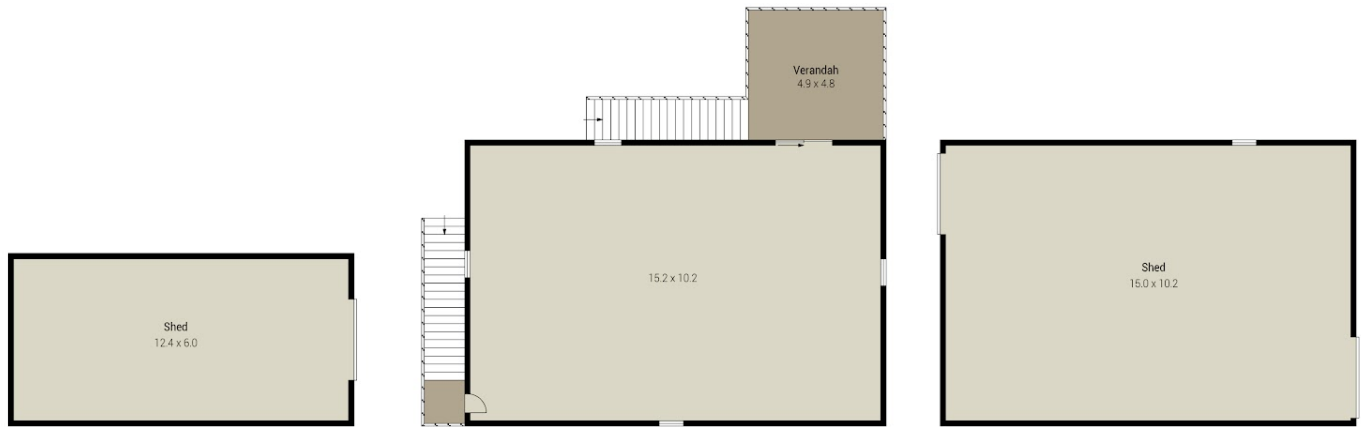

First Floor

Ground Floor