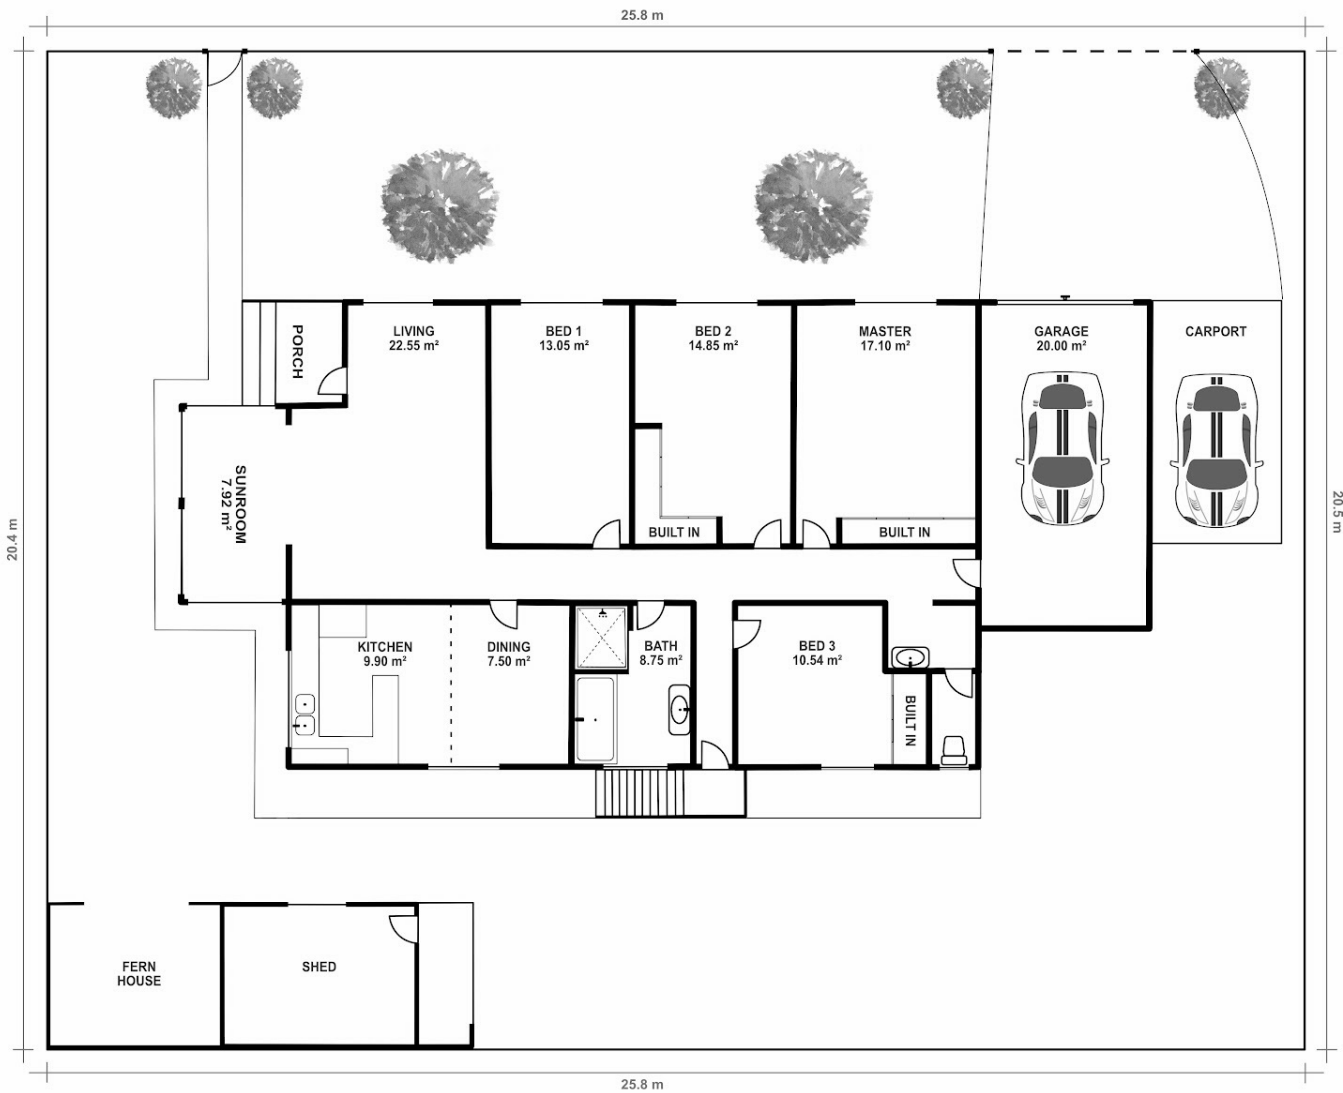

### SPACIOUS 4-BEDROOM HOME EAST TOOWOOMBA

This home has:

- 4 good-sized bedrooms with built-ins
- large lounge with sunroom
- bright and airy kitchen with good storage, plenty of bench space and a breakfast bar, with more room for a full dining suite
- bathroom has a full bath and separate shower
- separate toilet and vanity
- lock-up garage with remote-controlled door plus a carport and space for a third car

[www.atrealty.com.au](http://www.atrealty.com.au)

Disclaimer: Please note this floor plan is for marketing purposes and is to be used as a guide only. All dimensions are estimates only and may not be exact measurements.